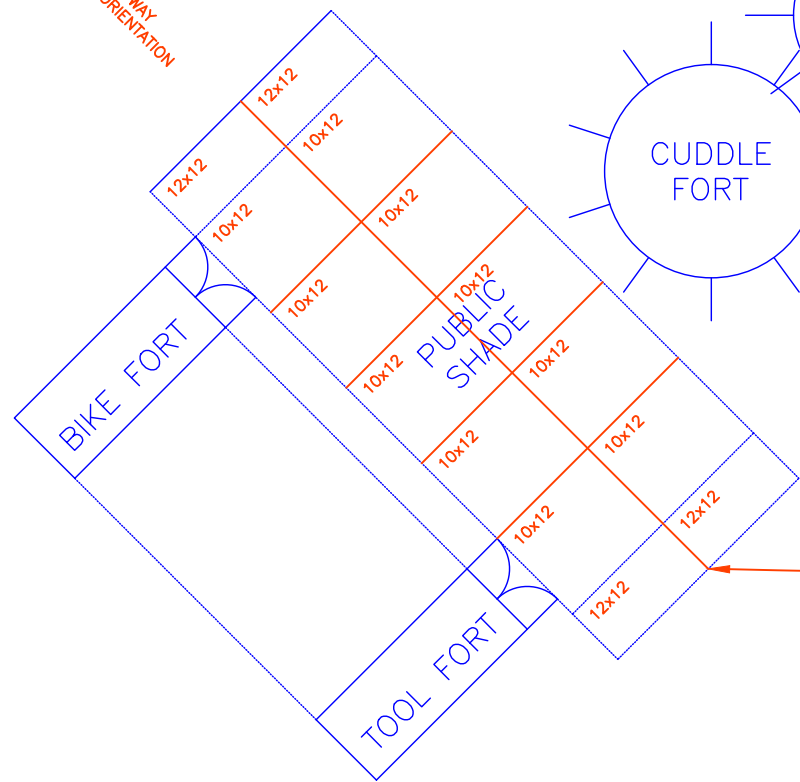

7:00

F

FUTURE TURTLES 2024 SURVEY

FUTURE TURTLES 2024 GROUND TARPS

FUTURE TURTLES 2024 ELECTRICAL GRID

8' HIGH SHADE
IN CAMPER TENT AREA

QUEERTIREMENT

BUILD TEAM RV

GENERATOR

SHOWER

GENDER B

CAMPER BIKE PARKING

FOOD FORT

MOVING TRUCK

WATER

EMPIRE FORT

10' HIGH SHADE
IN PUBLIC AREAS
DINING/PILLOW: SILVER
PUBLIC SHADE: WHITE

MINIBAR

7:00

F

FUTURE TURTLES 2024 SHIFTPODS