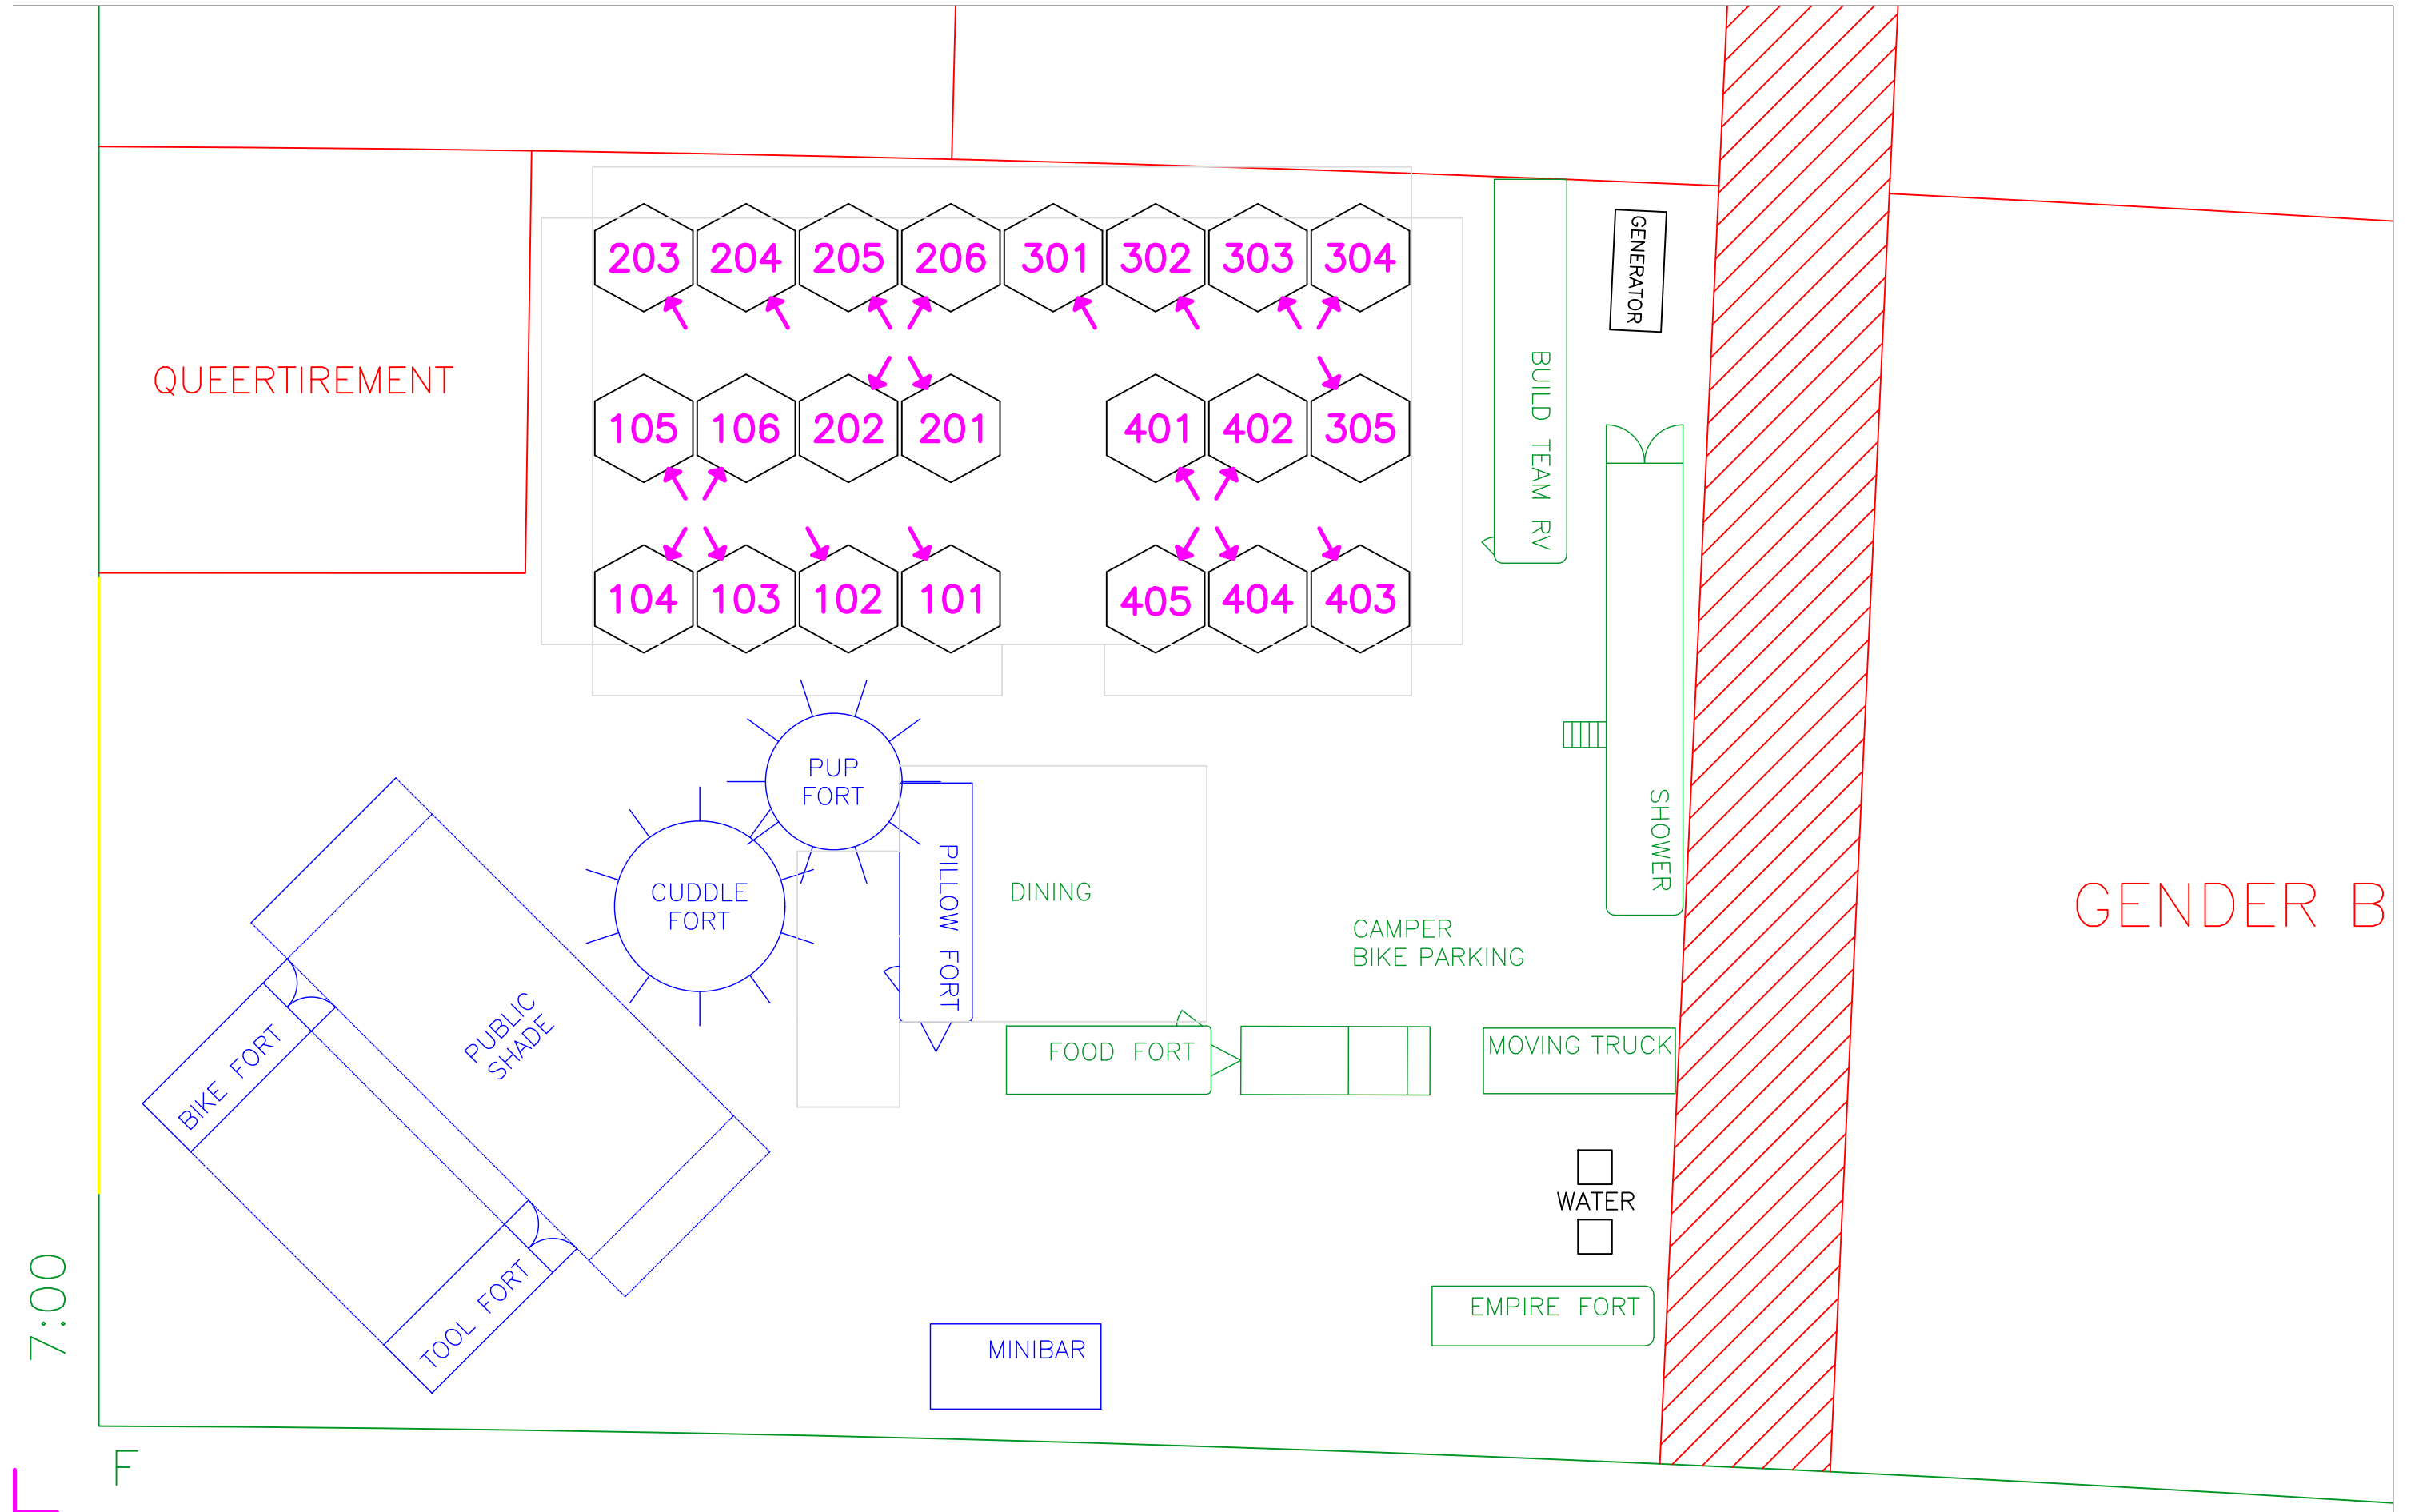

7:00

F

FUTURE TURTLES 2024 SURVEY

FUTURE TURTLES 2024 GROUND TARPS

FUTURE TURTLES 2024 ELECTRICAL GRID

8' HIGH SHADE
IN CAMPER TENT AREA

QUEERTIREMENT

BUILD TEAM RV

GENERATOR

SHOWER

GENDER B

CAMPER BIKE PARKING

FOOD FORT

MOVING TRUCK

WATER

EMPIRE FORT

10' HIGH SHADE
IN PUBLIC AREAS
DINING/PILLOW: SILVER
PUBLIC SHADE: WHITE

MINIBAR

7:00

F

FUTURE TURTLES 2024 SHIFTPODS