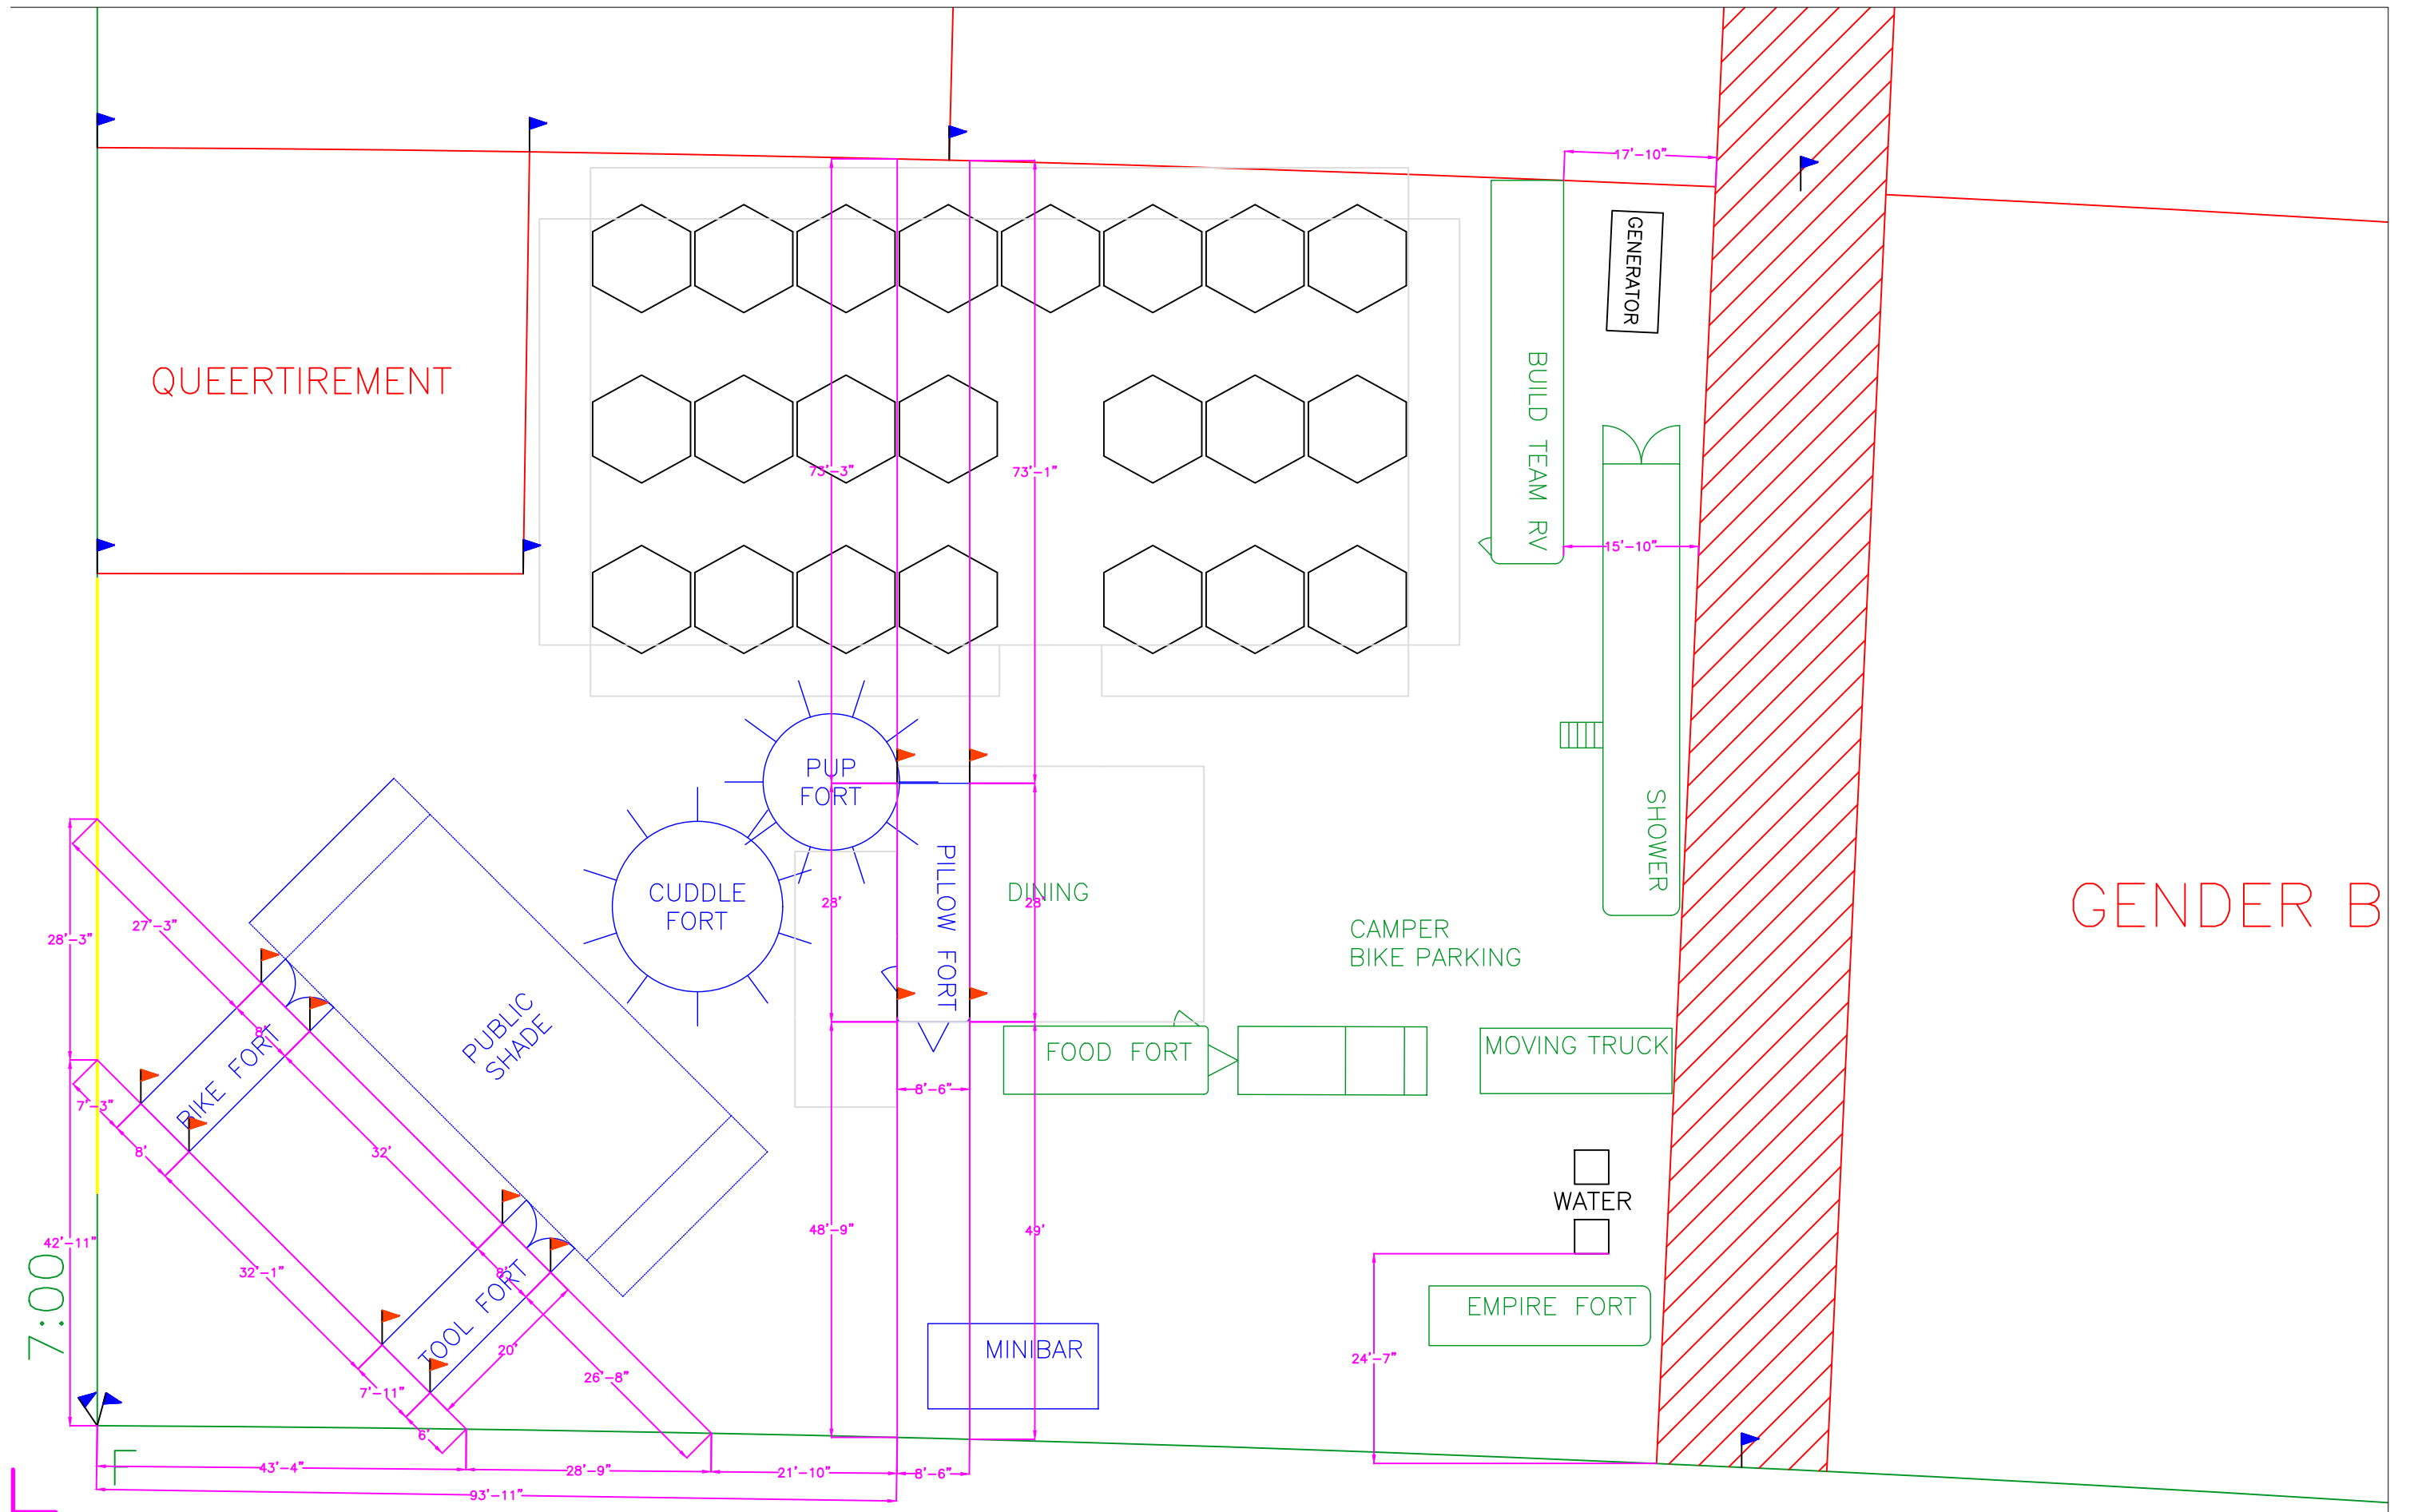

7:00

F

FUTURE TURTLES 2024 SURVEY

FUTURE TURTLES 2024 GROUND TARPS

FUTURE TURTLES 2024 ELECTRICAL GRID

8' HIGH SHADE
IN CAMPER TENT AREA

QUEERTIREMENT

BUILD TEAM RV

GENERATOR

SHOWER

GENDER B

CAMPER BIKE PARKING

FOOD FORT

MOVING TRUCK

WATER

EMPIRE FORT

10' HIGH SHADE
IN PUBLIC AREAS
DINING/PILLOW: SILVER
PUBLIC SHADE: WHITE

MINIBAR

7:00

F

FUTURE TURTLES 2024 SHIFTPODS