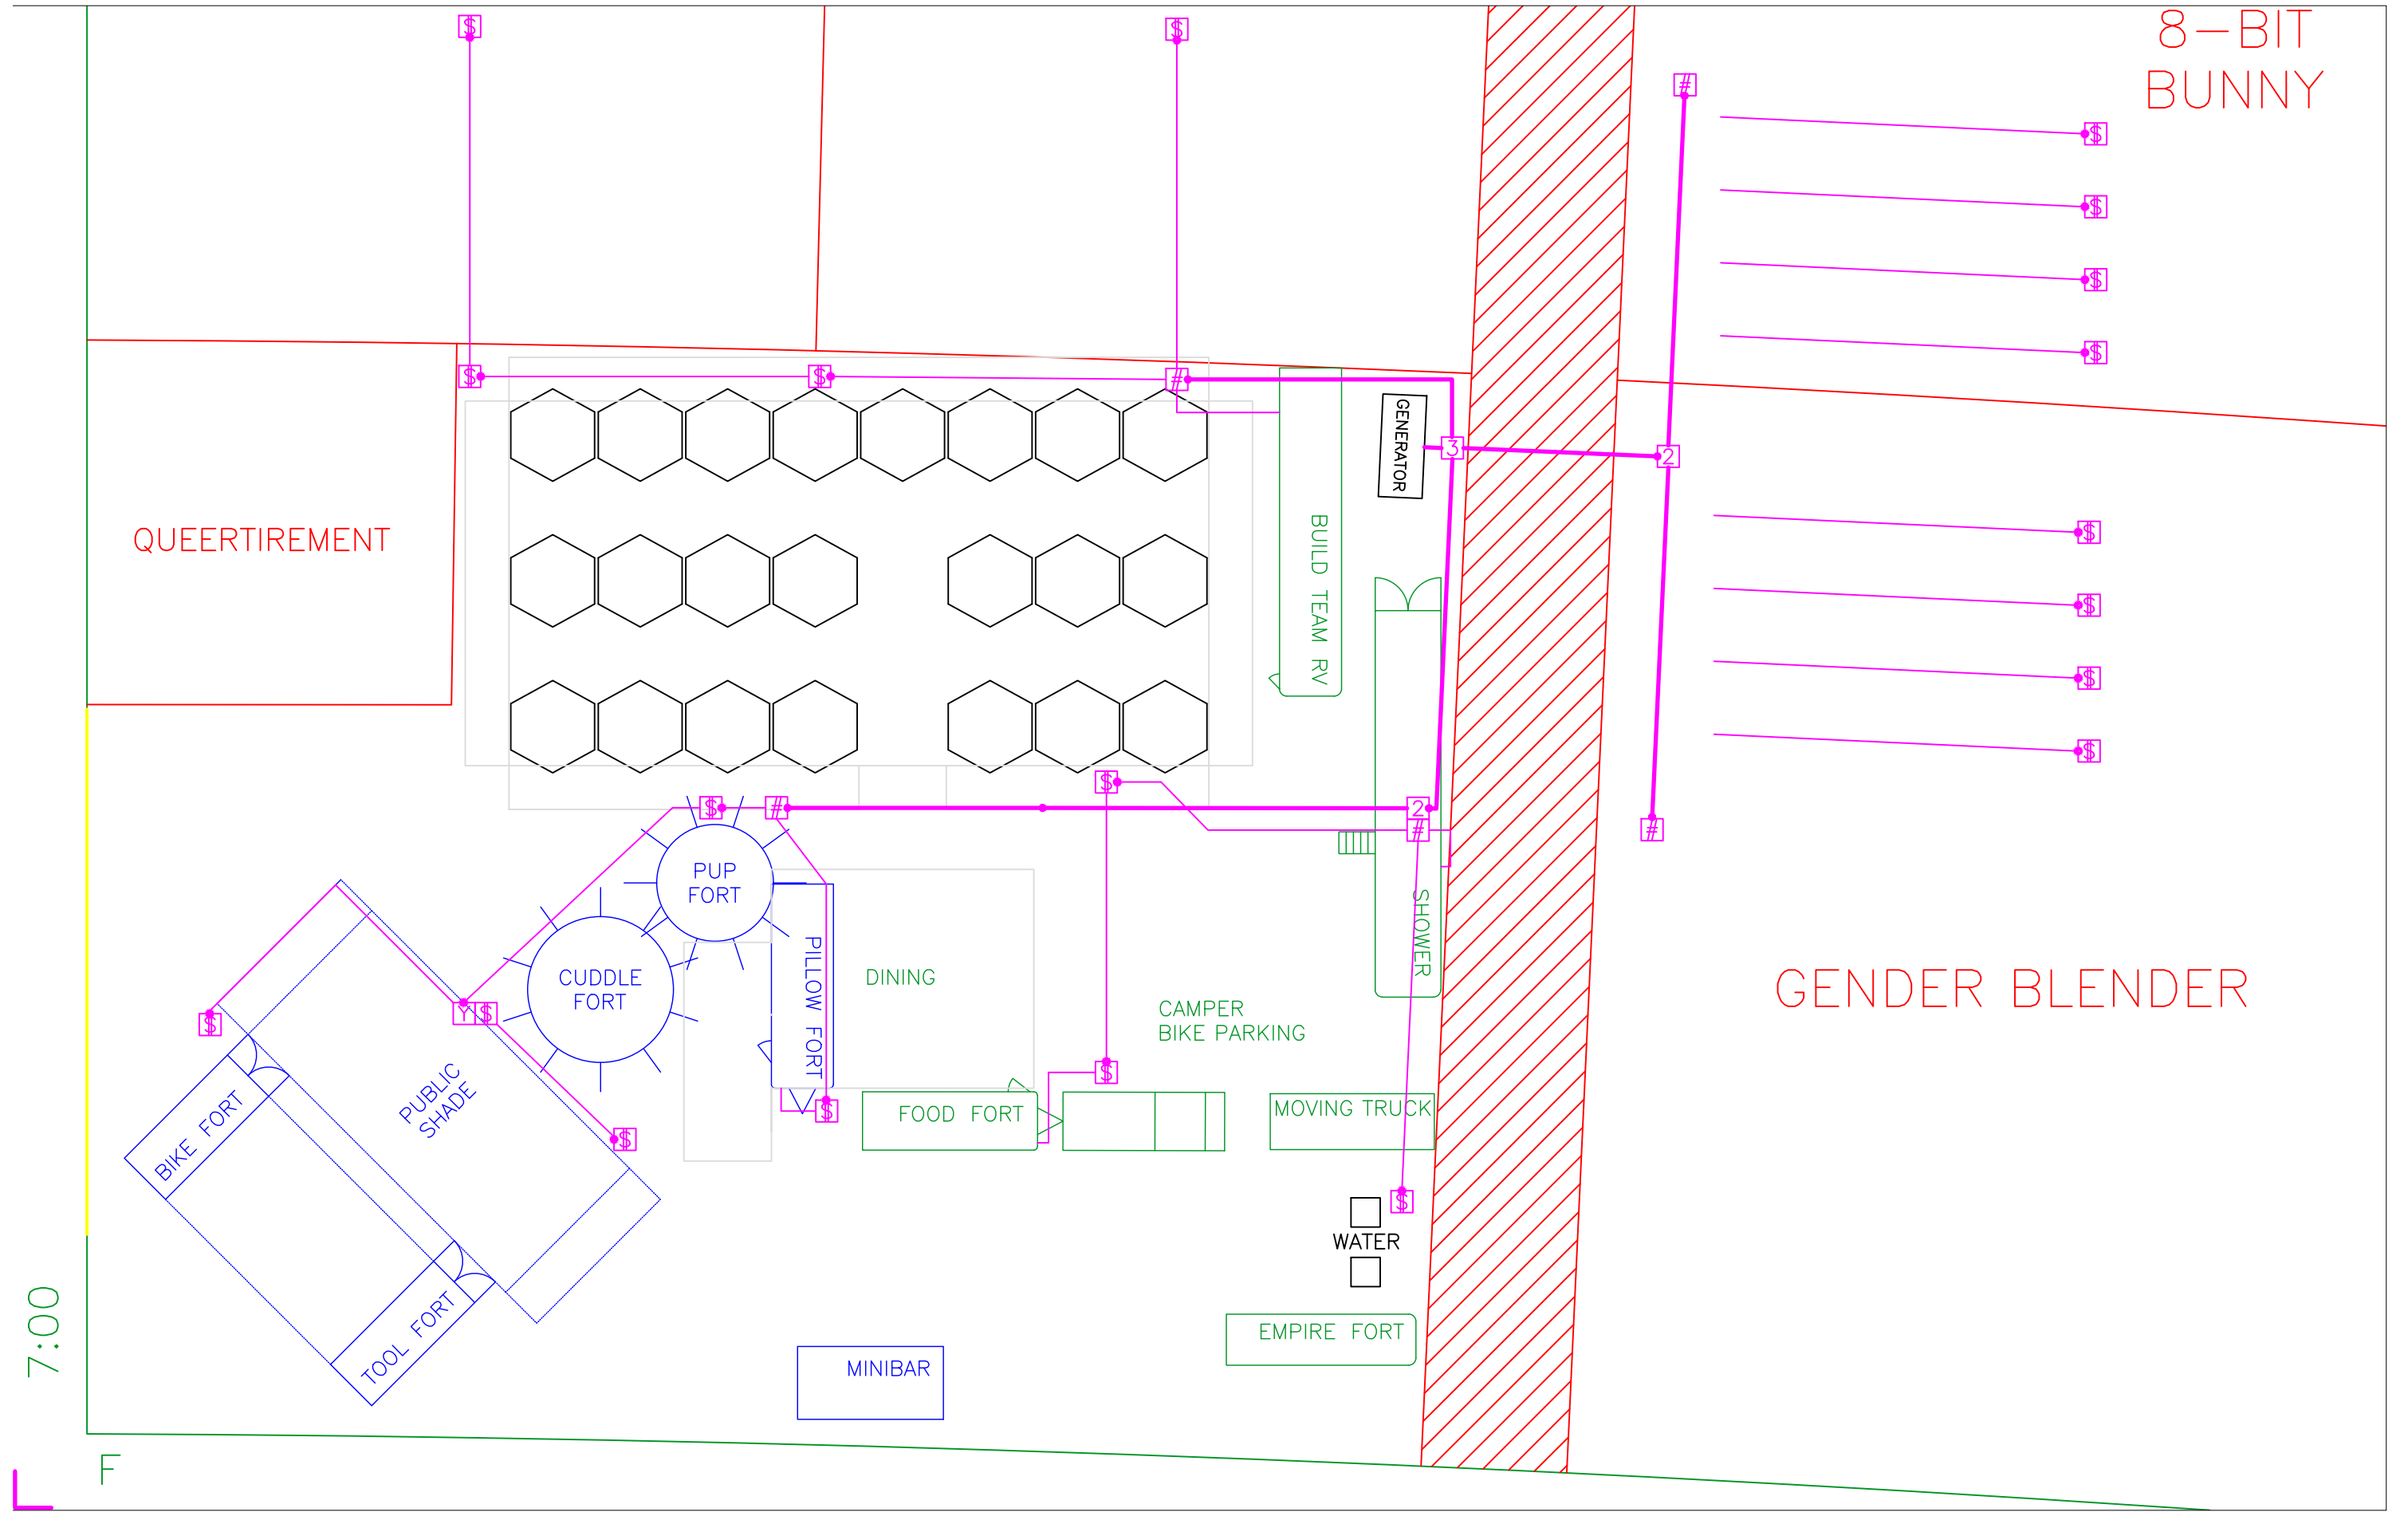

7:00

F

FUTURE TURTLES 2024 SURVEY

FUTURE TURTLES 2024 GROUND TARPS

FUTURE TURTLES 2024 ELECTRICAL GRID

8' HIGH SHADE
IN CAMPER TENT AREA

QUEERTIREMENT

BUILD TEAM RV

GENERATOR

SHOWER

GENDER B

CAMPER BIKE PARKING

FOOD FORT

MOVING TRUCK

WATER

EMPIRE FORT

10' HIGH SHADE
IN PUBLIC AREAS
DINING/PILLOW: SILVER
PUBLIC SHADE: WHITE

MINIBAR

7:00

F

FUTURE TURTLES 2024 SHIFTPODS