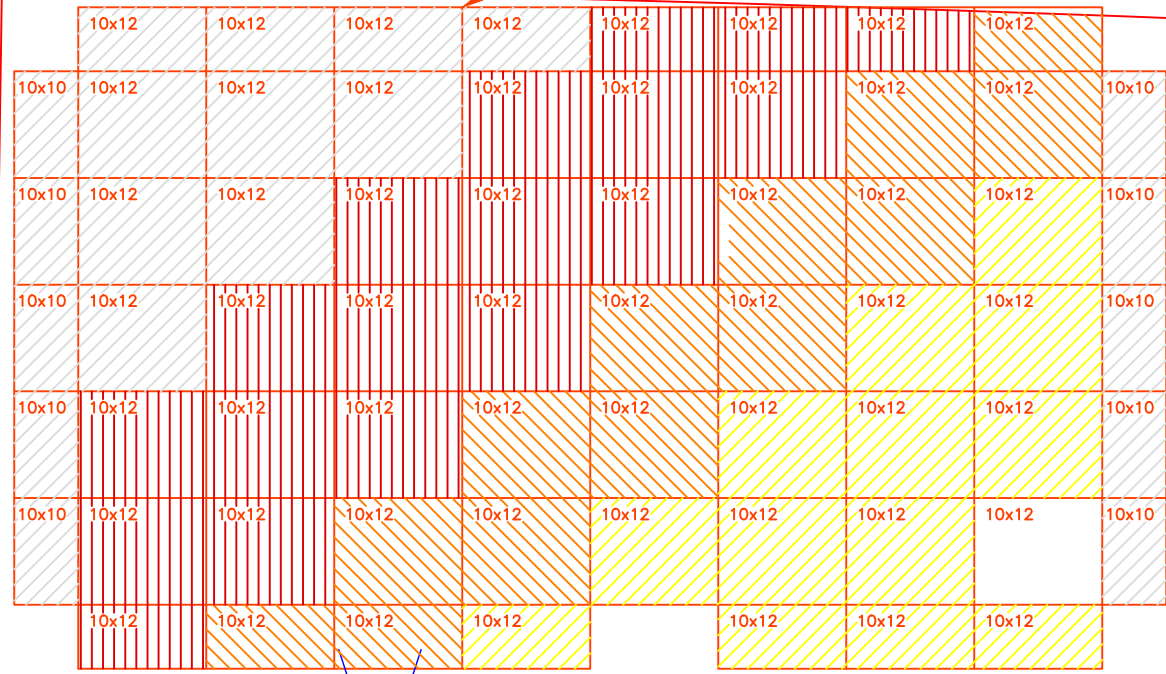

7:00

F

FUTURE TURTLES 2024 SURVEY

FUTURE TURTLES 2024 GROUND TARPS

FUTURE TURTLES 2024 ELECTRICAL GRID

8' HIGH SHADE
IN CAMPER TENT AREA

QUEERTIREMENT

BUILD TEAM RV

10' HIGH SHADE
IN PUBLIC AREAS
DINING/PILLOW: SILVER
PUBLIC SHADE: WHITE

MINIBAR

7:00

F

FUTURE TURTLES 2024 SHIFTPODS