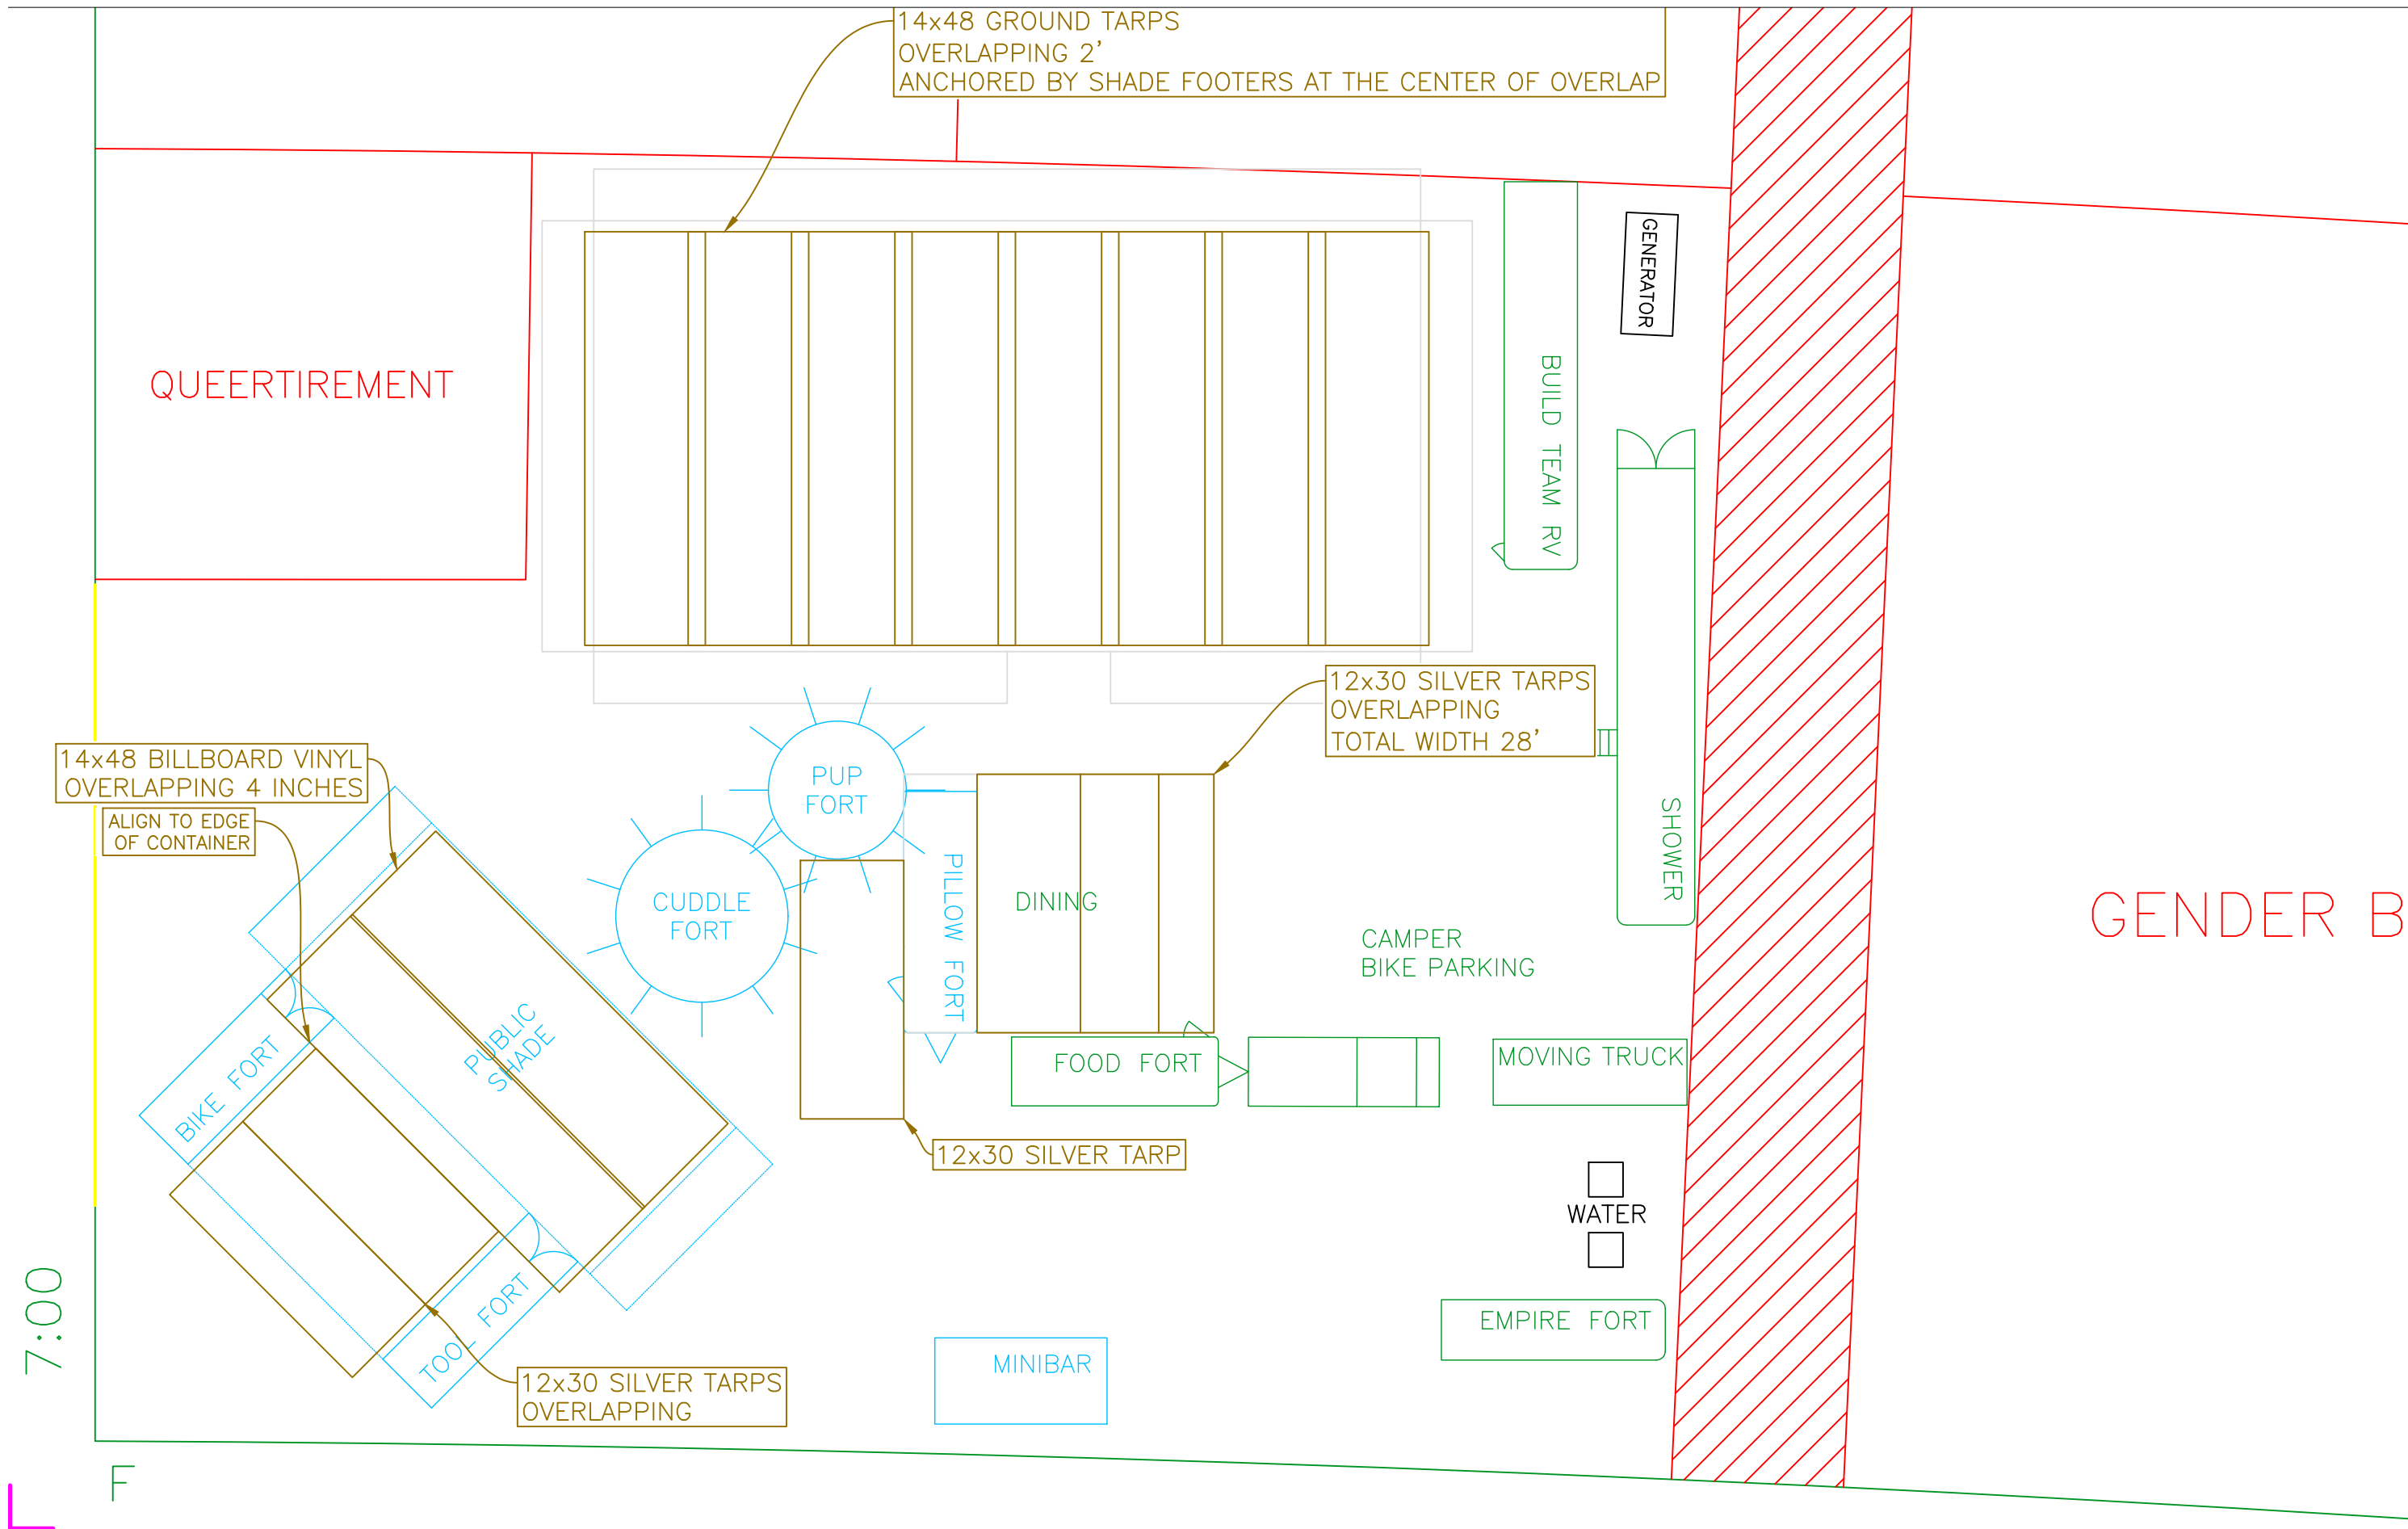

7:00

F

FUTURE TURTLES 2024 SURVEY

FUTURE TURTLES 2024 GROUND TARPS

FUTURE TURTLES 2024 ELECTRICAL GRID

8' HIGH SHADE
IN CAMPER TENT AREA

QUEERTIREMENT

BUILD TEAM RV

GENERATOR

SHOWER

GENDER B

CAMPER BIKE PARKING

FOOD FORT

MOVING TRUCK

WATER

EMPIRE FORT

10' HIGH SHADE
IN PUBLIC AREAS
DINING/PILLOW: SILVER
PUBLIC SHADE: WHITE

MINIBAR

7:00

F

FUTURE TURTLES 2024 SHIFTPODS