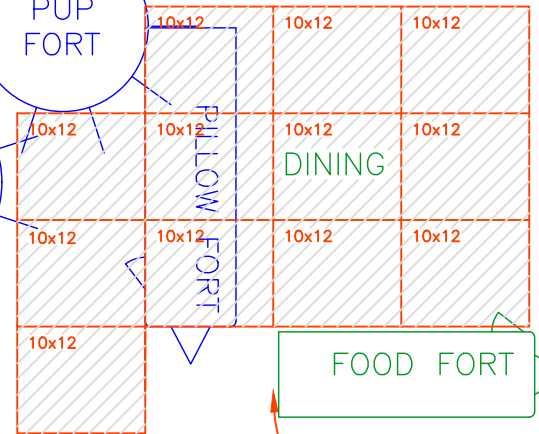

7:00

F

FUTURE TURTLES 2024 SURVEY

FUTURE TURTLES 2024 GROUND TARPS

FUTURE TURTLES 2024 ELECTRICAL GRID

8' HIGH SHADE
IN CAMPER TENT AREA

QUEERTIREMENT

BUILD TEAM RV

GENERATOR

SHOWER

GENDER B

CAMPER BIKE PARKING

FOOD FORT

MOVING TRUCK

WATER

EMPIRE FORT

10' HIGH SHADE
IN PUBLIC AREAS
DINING/PILLOW: SILVER
PUBLIC SHADE: WHITE

MINIBAR

7:00

F

FUTURE TURTLES 2024 SHIFTPODS