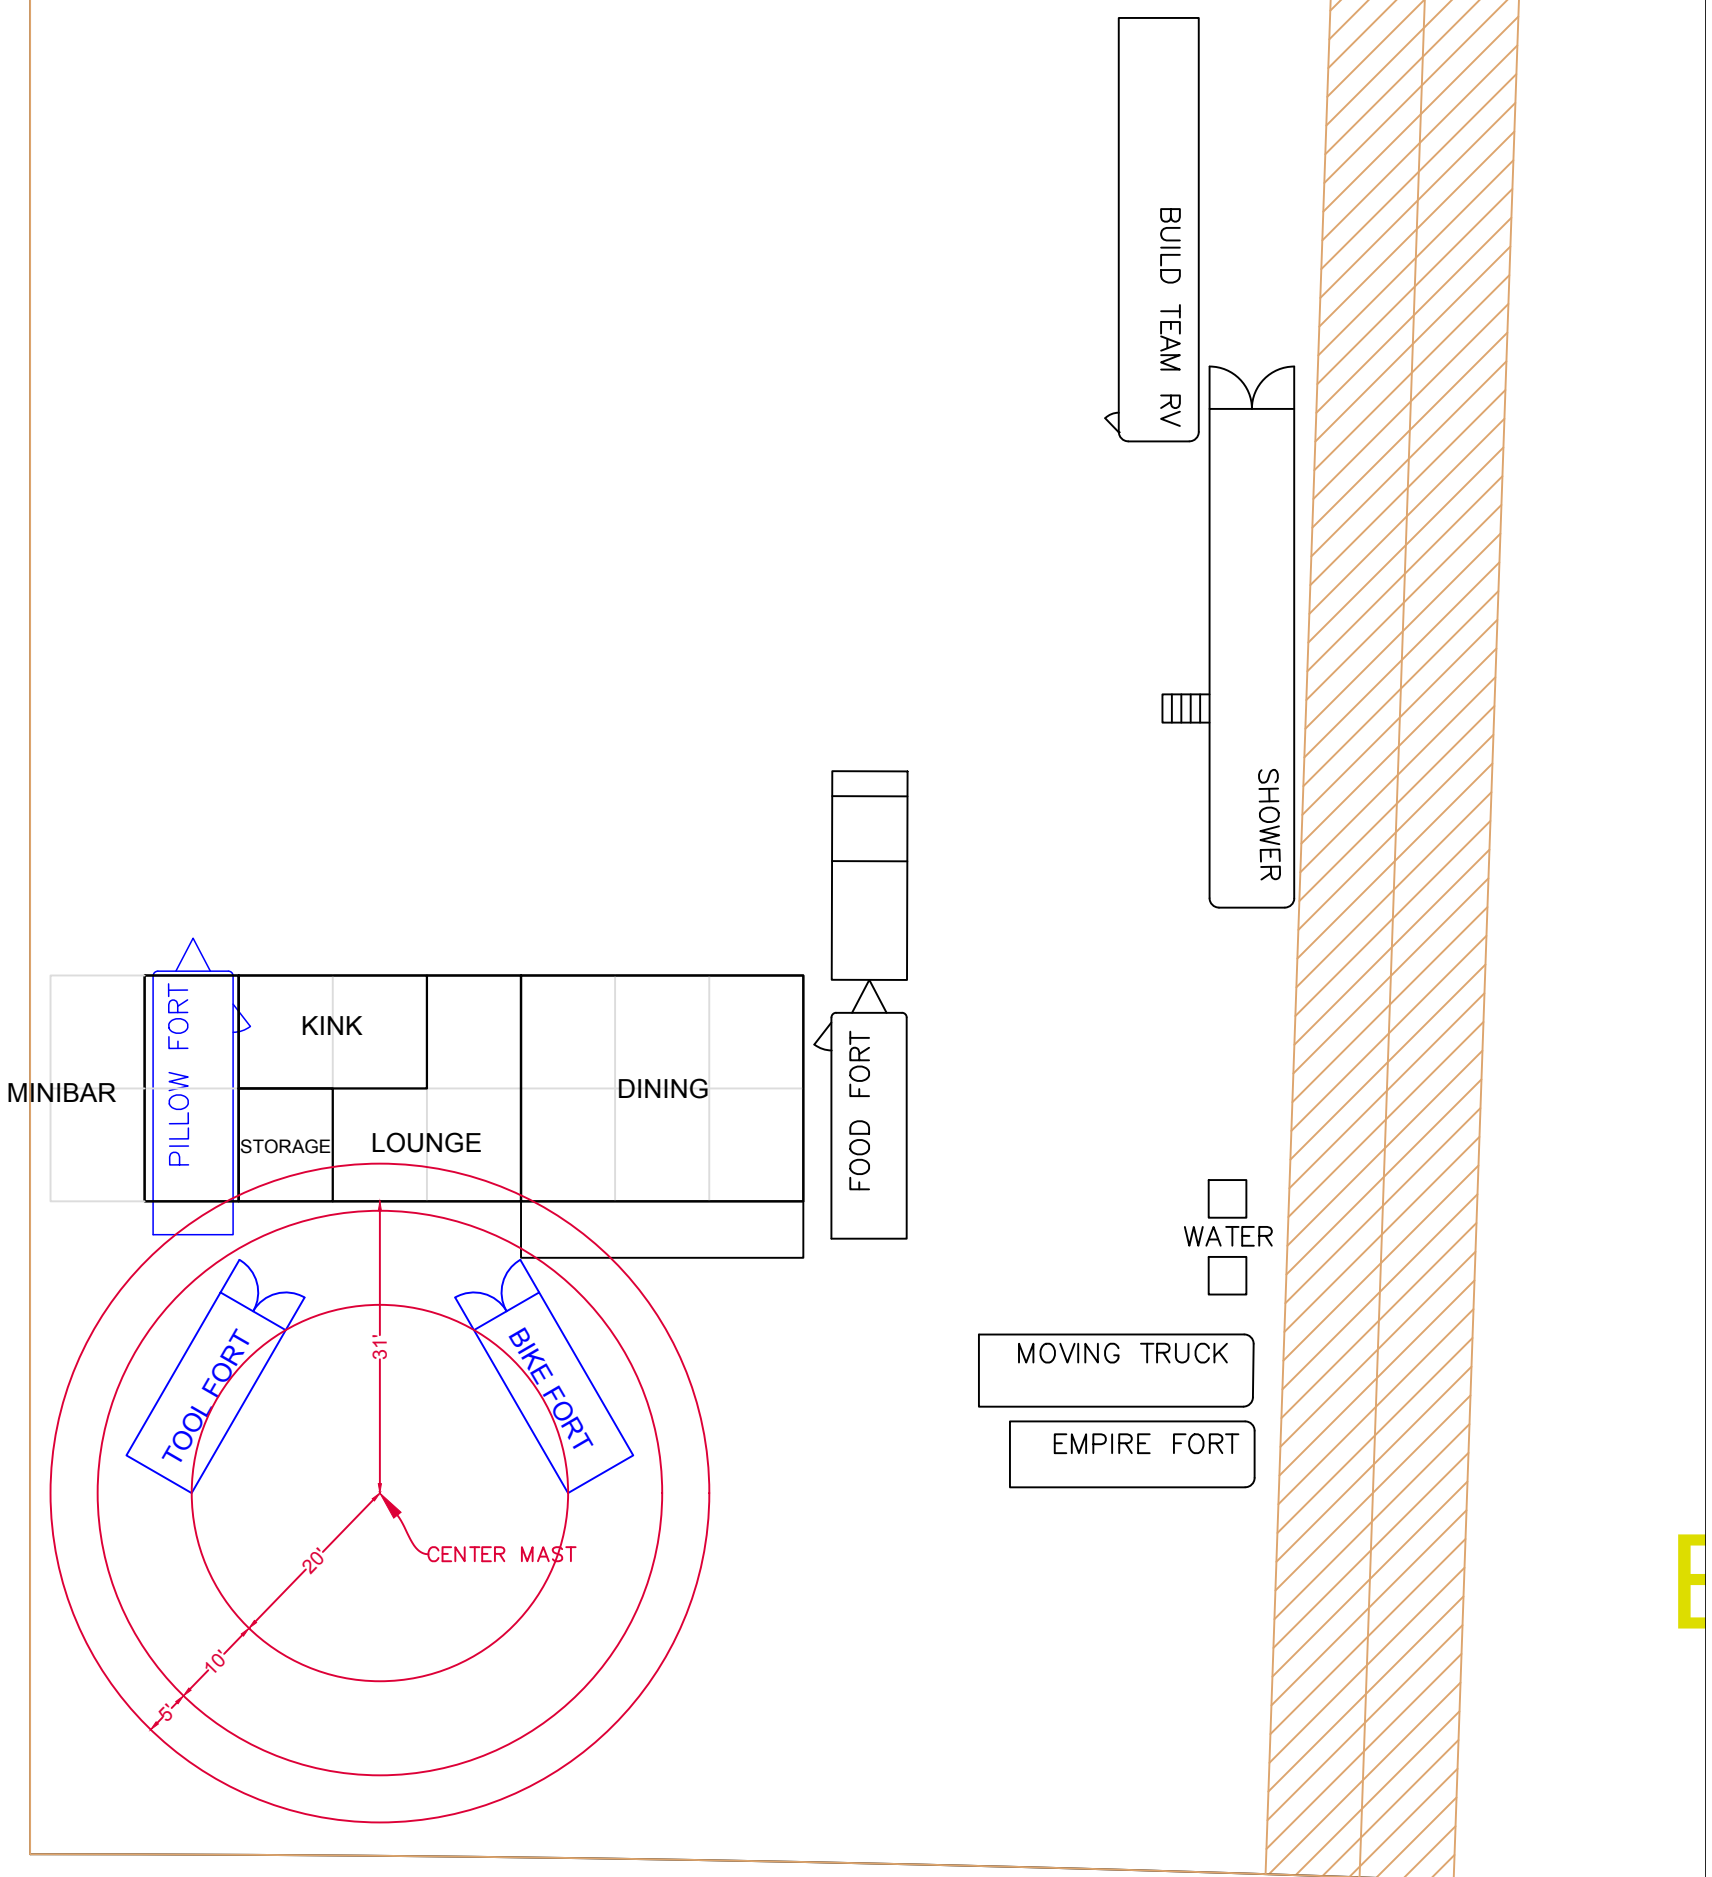

FUTURE TURTLES 2025 SURVEY

FUTURE TURTLES 2025 GROUND TARPS

FUTURE TURTLES 2025 EMT

FUTURE TURTLES 2025 SHADE

FUTURE TURTLES 2025 SHIFTPODS

**CANTEEN FILLING STATION
SET UP IN DINING AREA**

**FOOD FORT
BYPASS FRESH TANKS
TURN OFF PUMPS**