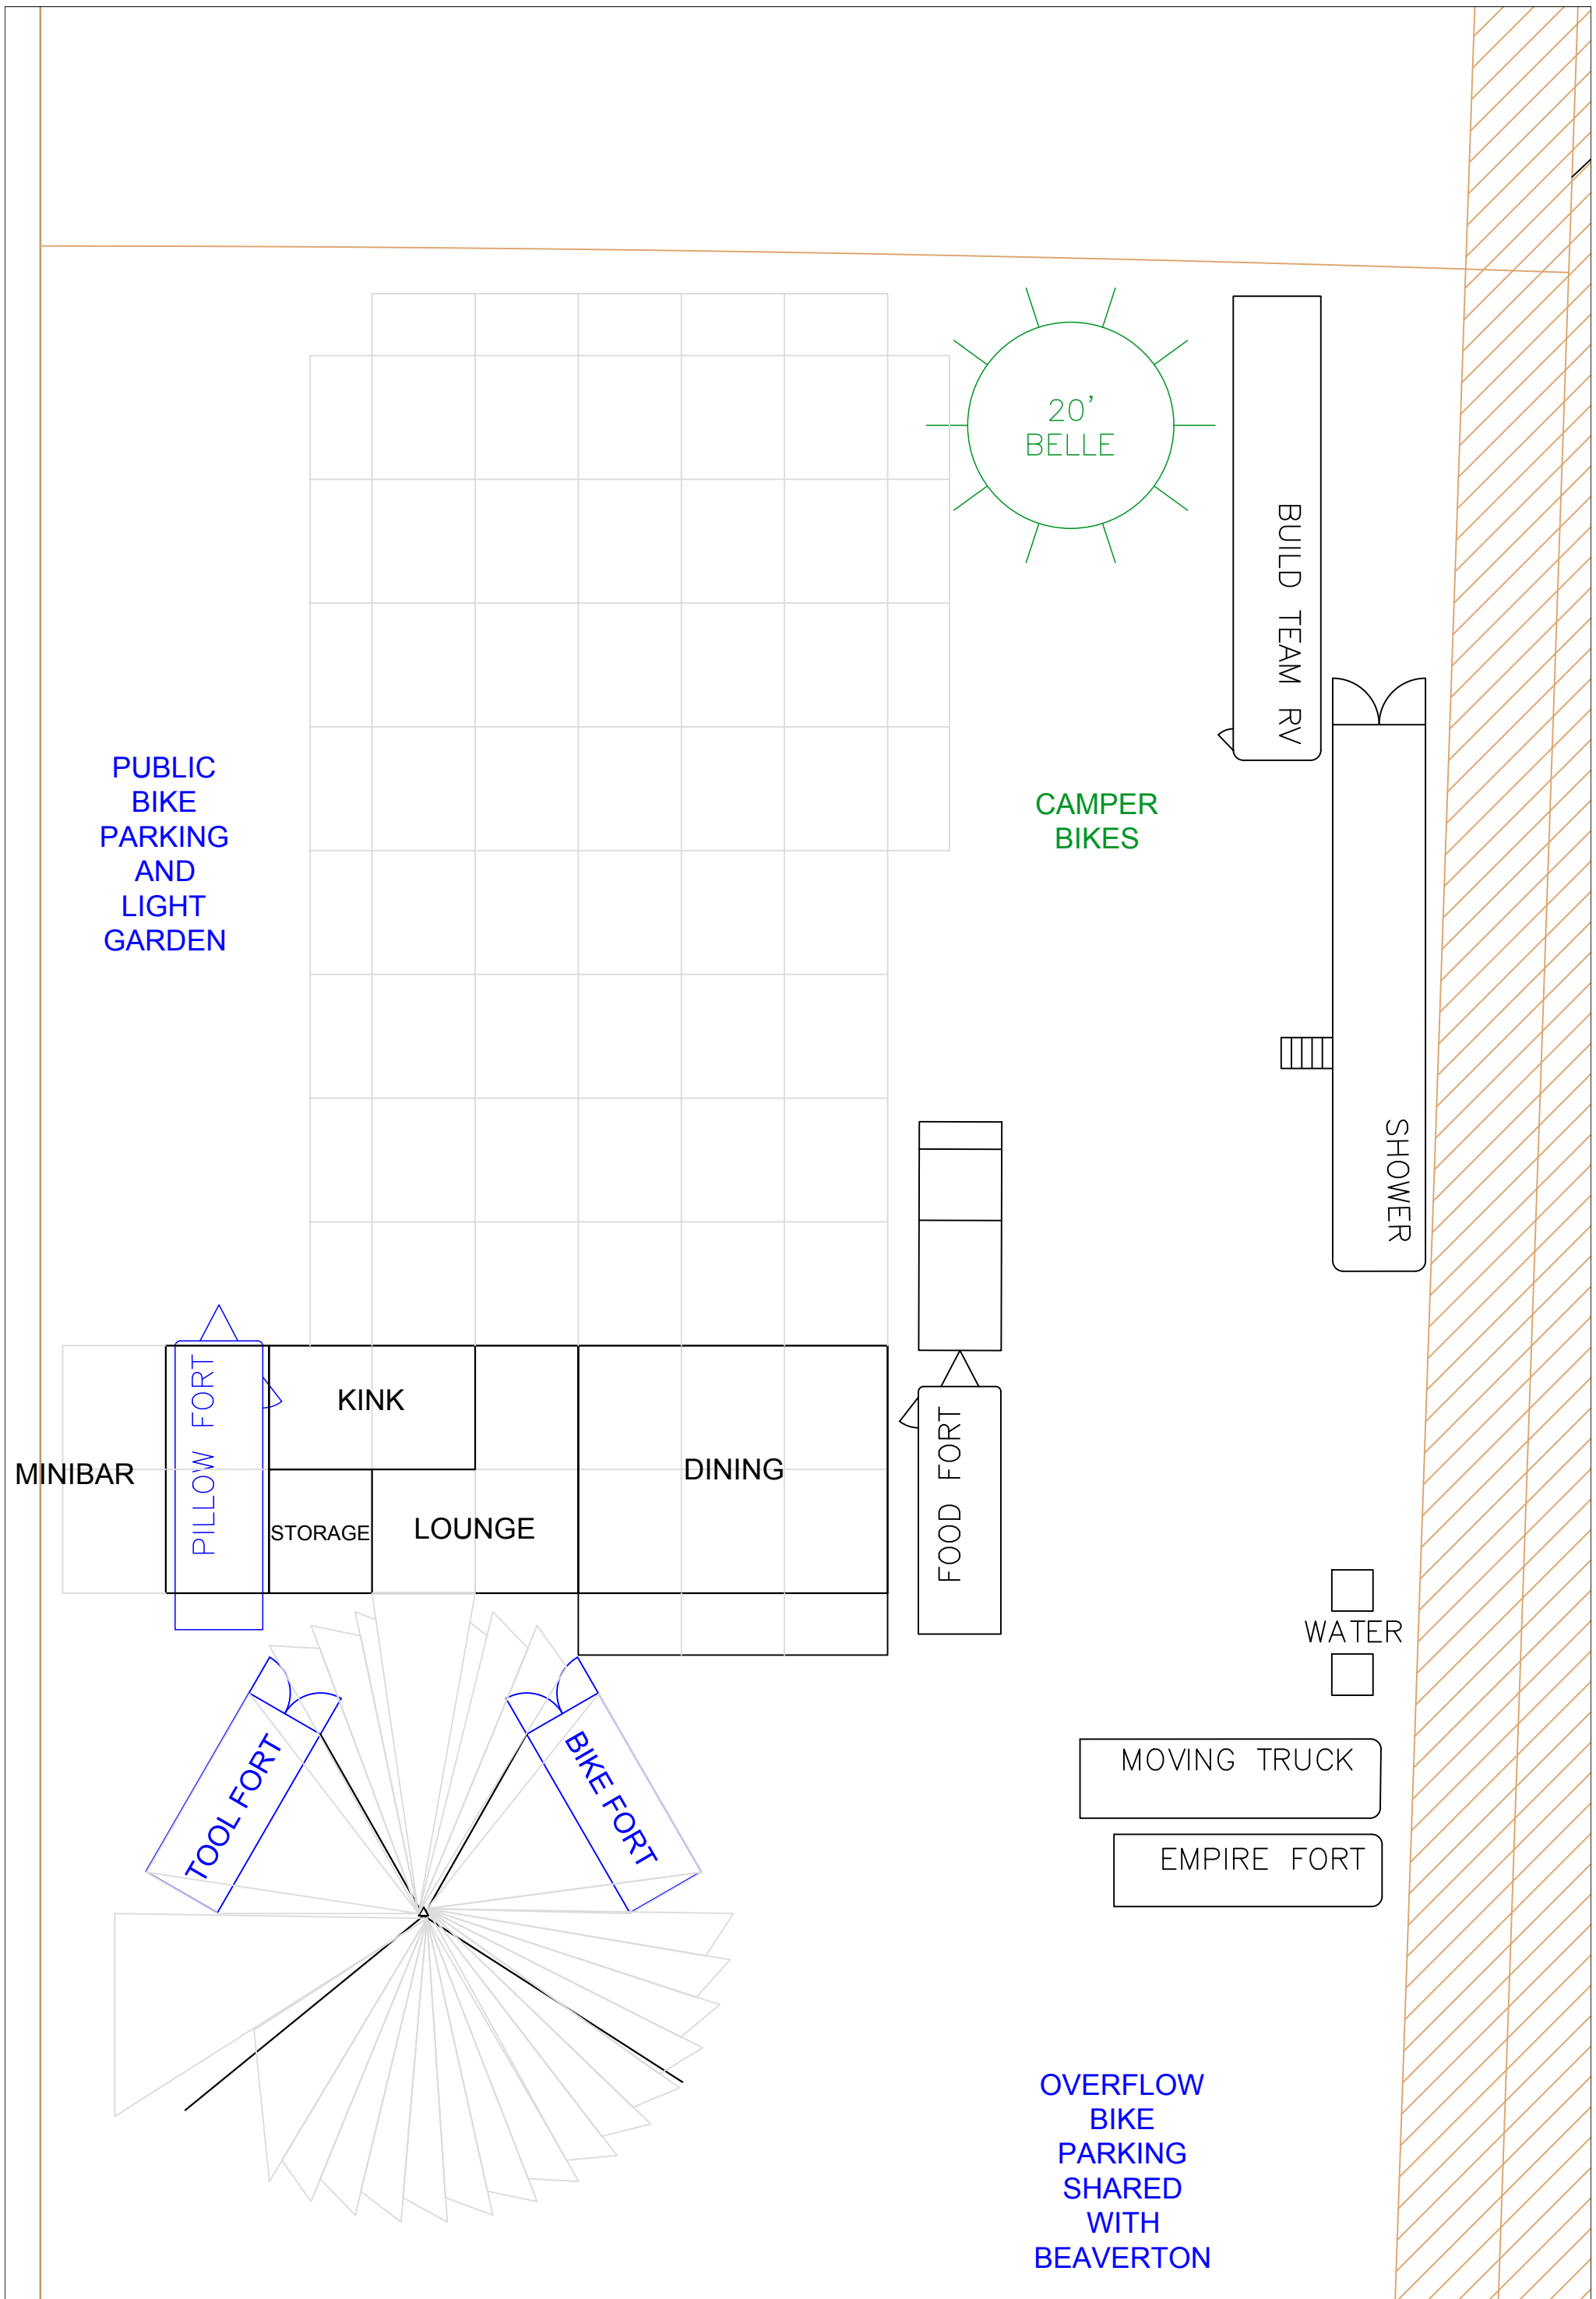

FUTURE TURTLES 2025 CAMP ORIENTATION

DOWN

7:00

FIR

FIR

7:00

DOWN

FIR

FUTURE TURTLES 2025 SURVEY

FUTURE TURTLES 2025 GROUND TARPS

FUTURE TURTLES 2025 EMT

FUTURE TURTLES 2025 SHADE

FUTURE TURTLES 2025 SHIFTPODS

**CANTEEN FILLING STATION
SET UP IN DINING AREA**

**FOOD FORT
BYPASS FRESH TANKS
TURN OFF PUMPS**