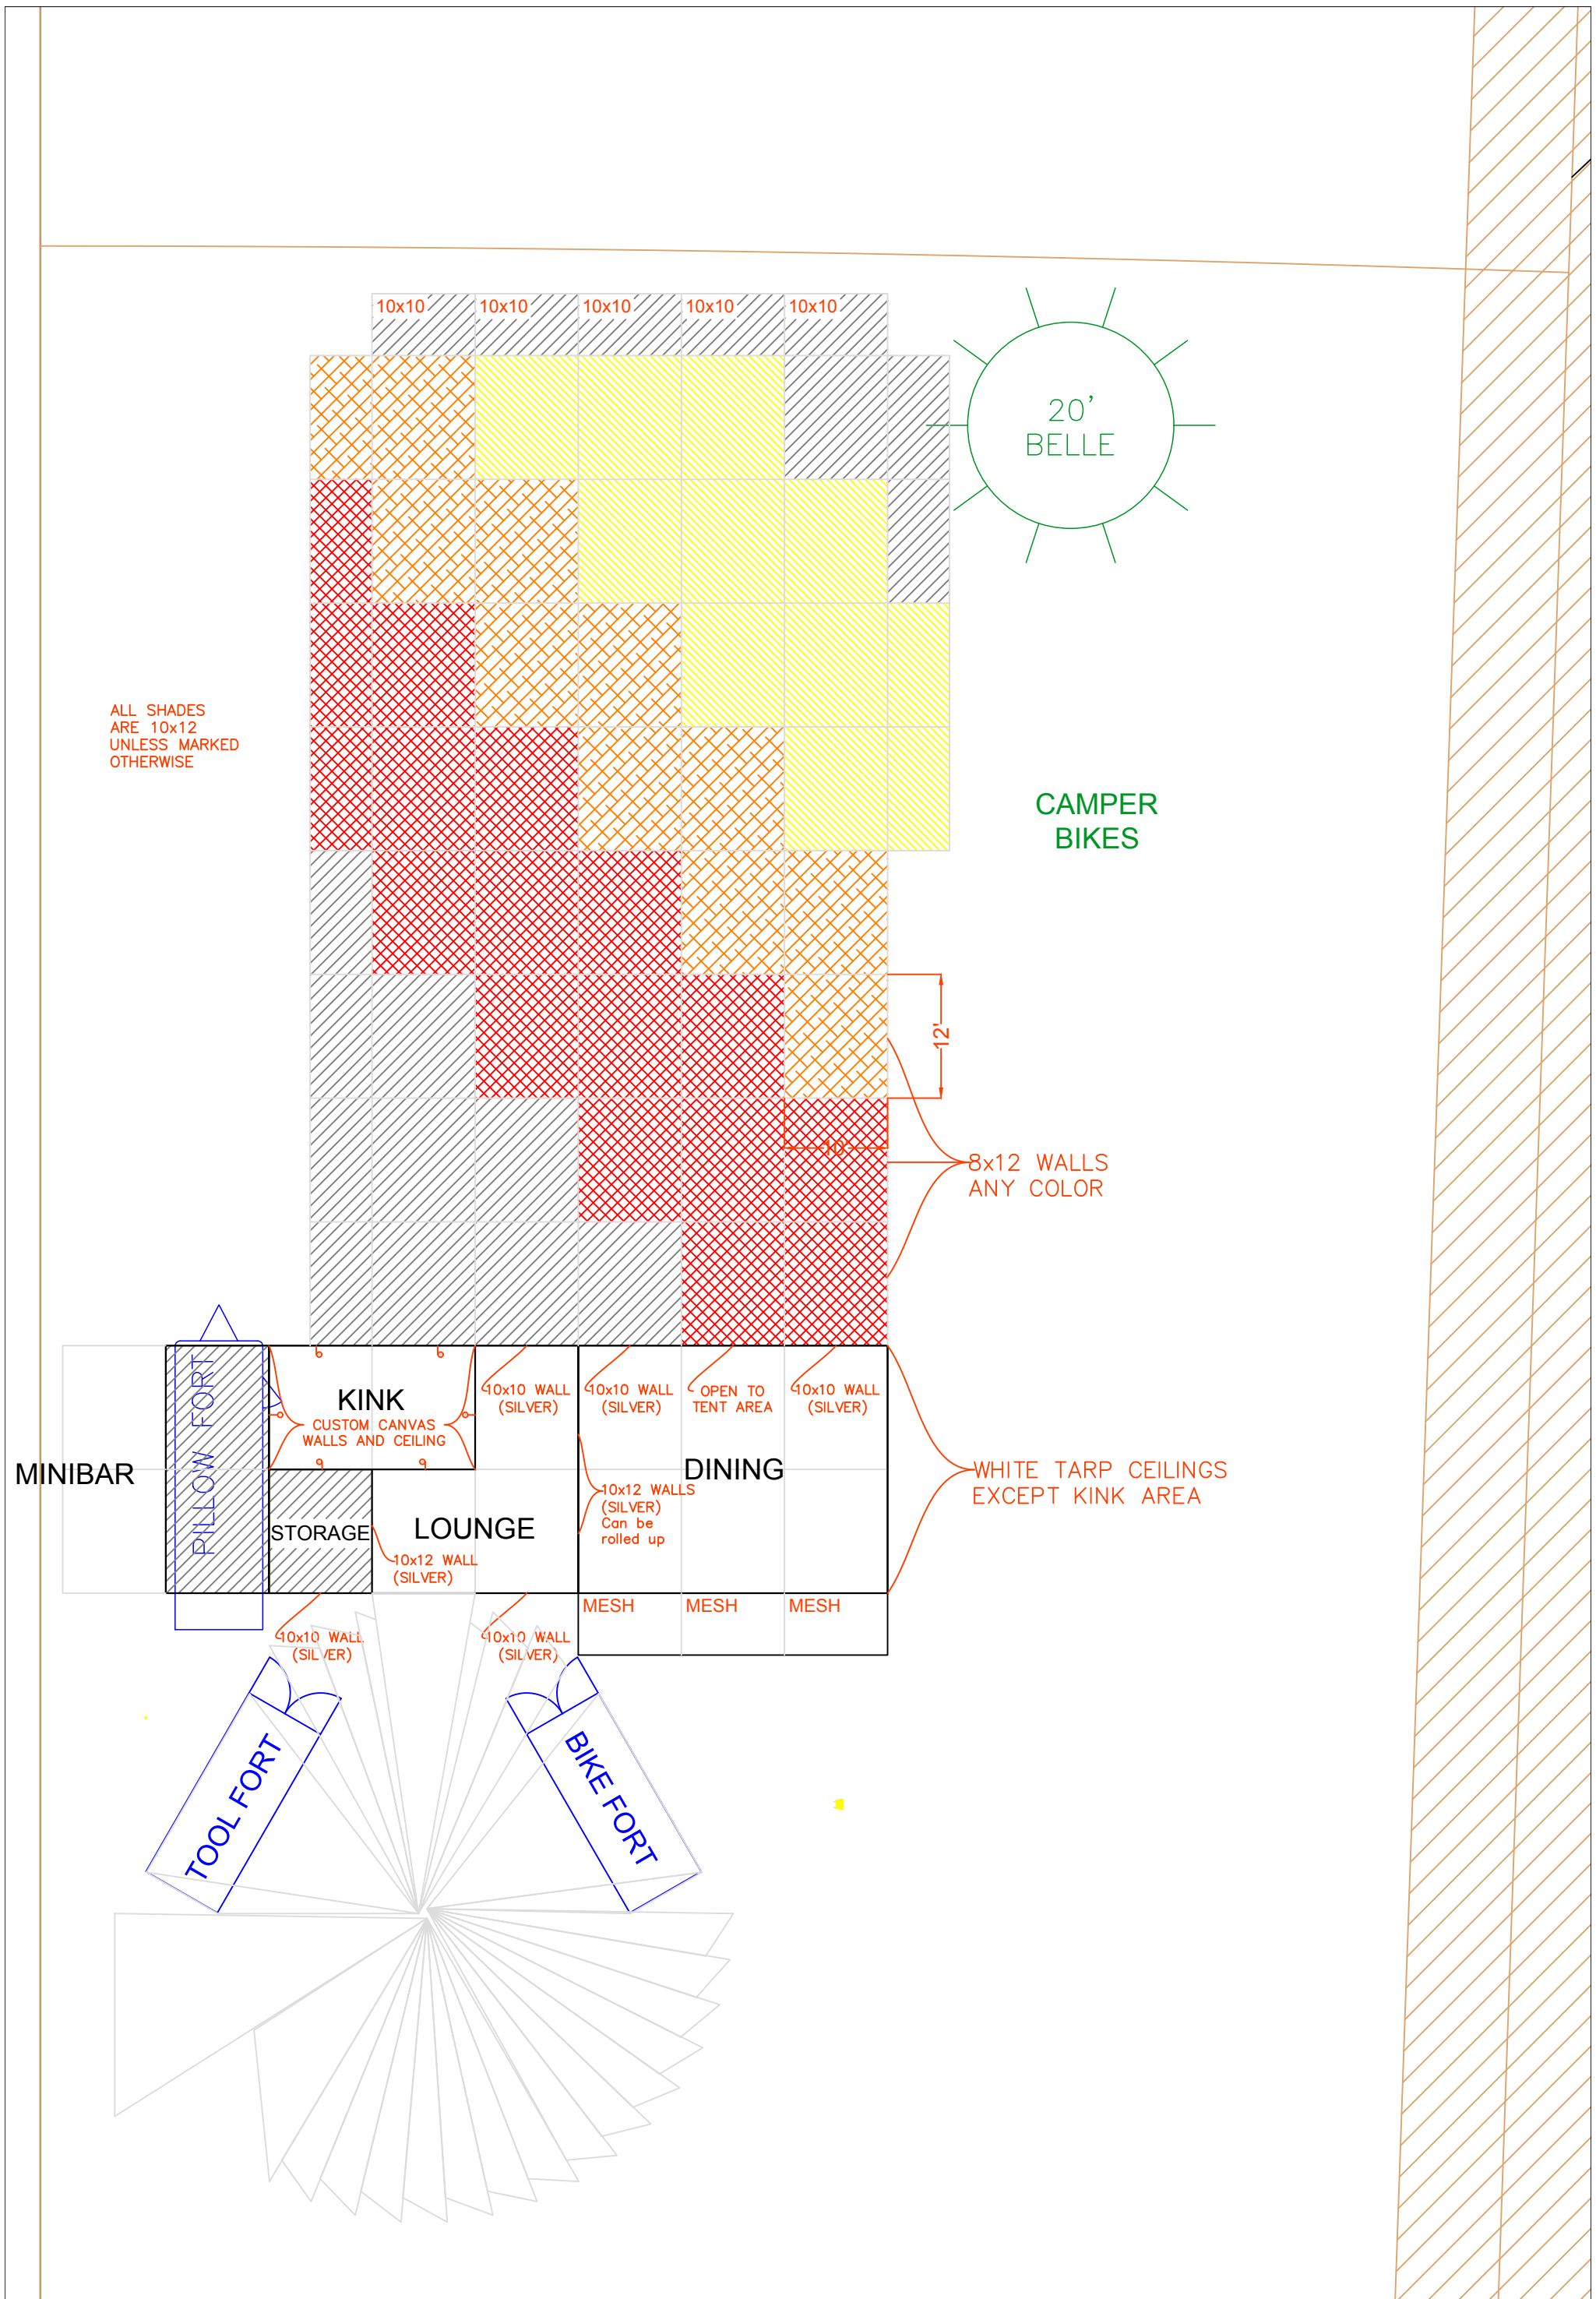

FUTURE TURTLES 2025 CAMP ORIENTATION

DOWN

7:00

FIR

FIR

7:00

DOWN

FIR

7:00

DOWN

FIR

7:00

DOWN

FIR

7:00

FIR

7:00

DOWN

FIR

7:00

FUTURE TURTLES 2025 SURVEY CHECK

DOWN

FIR

7:00

FUTURE TURTLES 2025 SURVEY

FUTURE TURTLES 2025 GROUND TARPS

FUTURE TURTLES 2025 EMT

FUTURE TURTLES 2025 SHADE

FUTURE TURTLES 2025 SHIFTPODS

**CANTEEN FILLING STATION
SET UP IN DINING AREA**

**FOOD FORT
BYPASS FRESH TANKS
TURN OFF PUMPS**