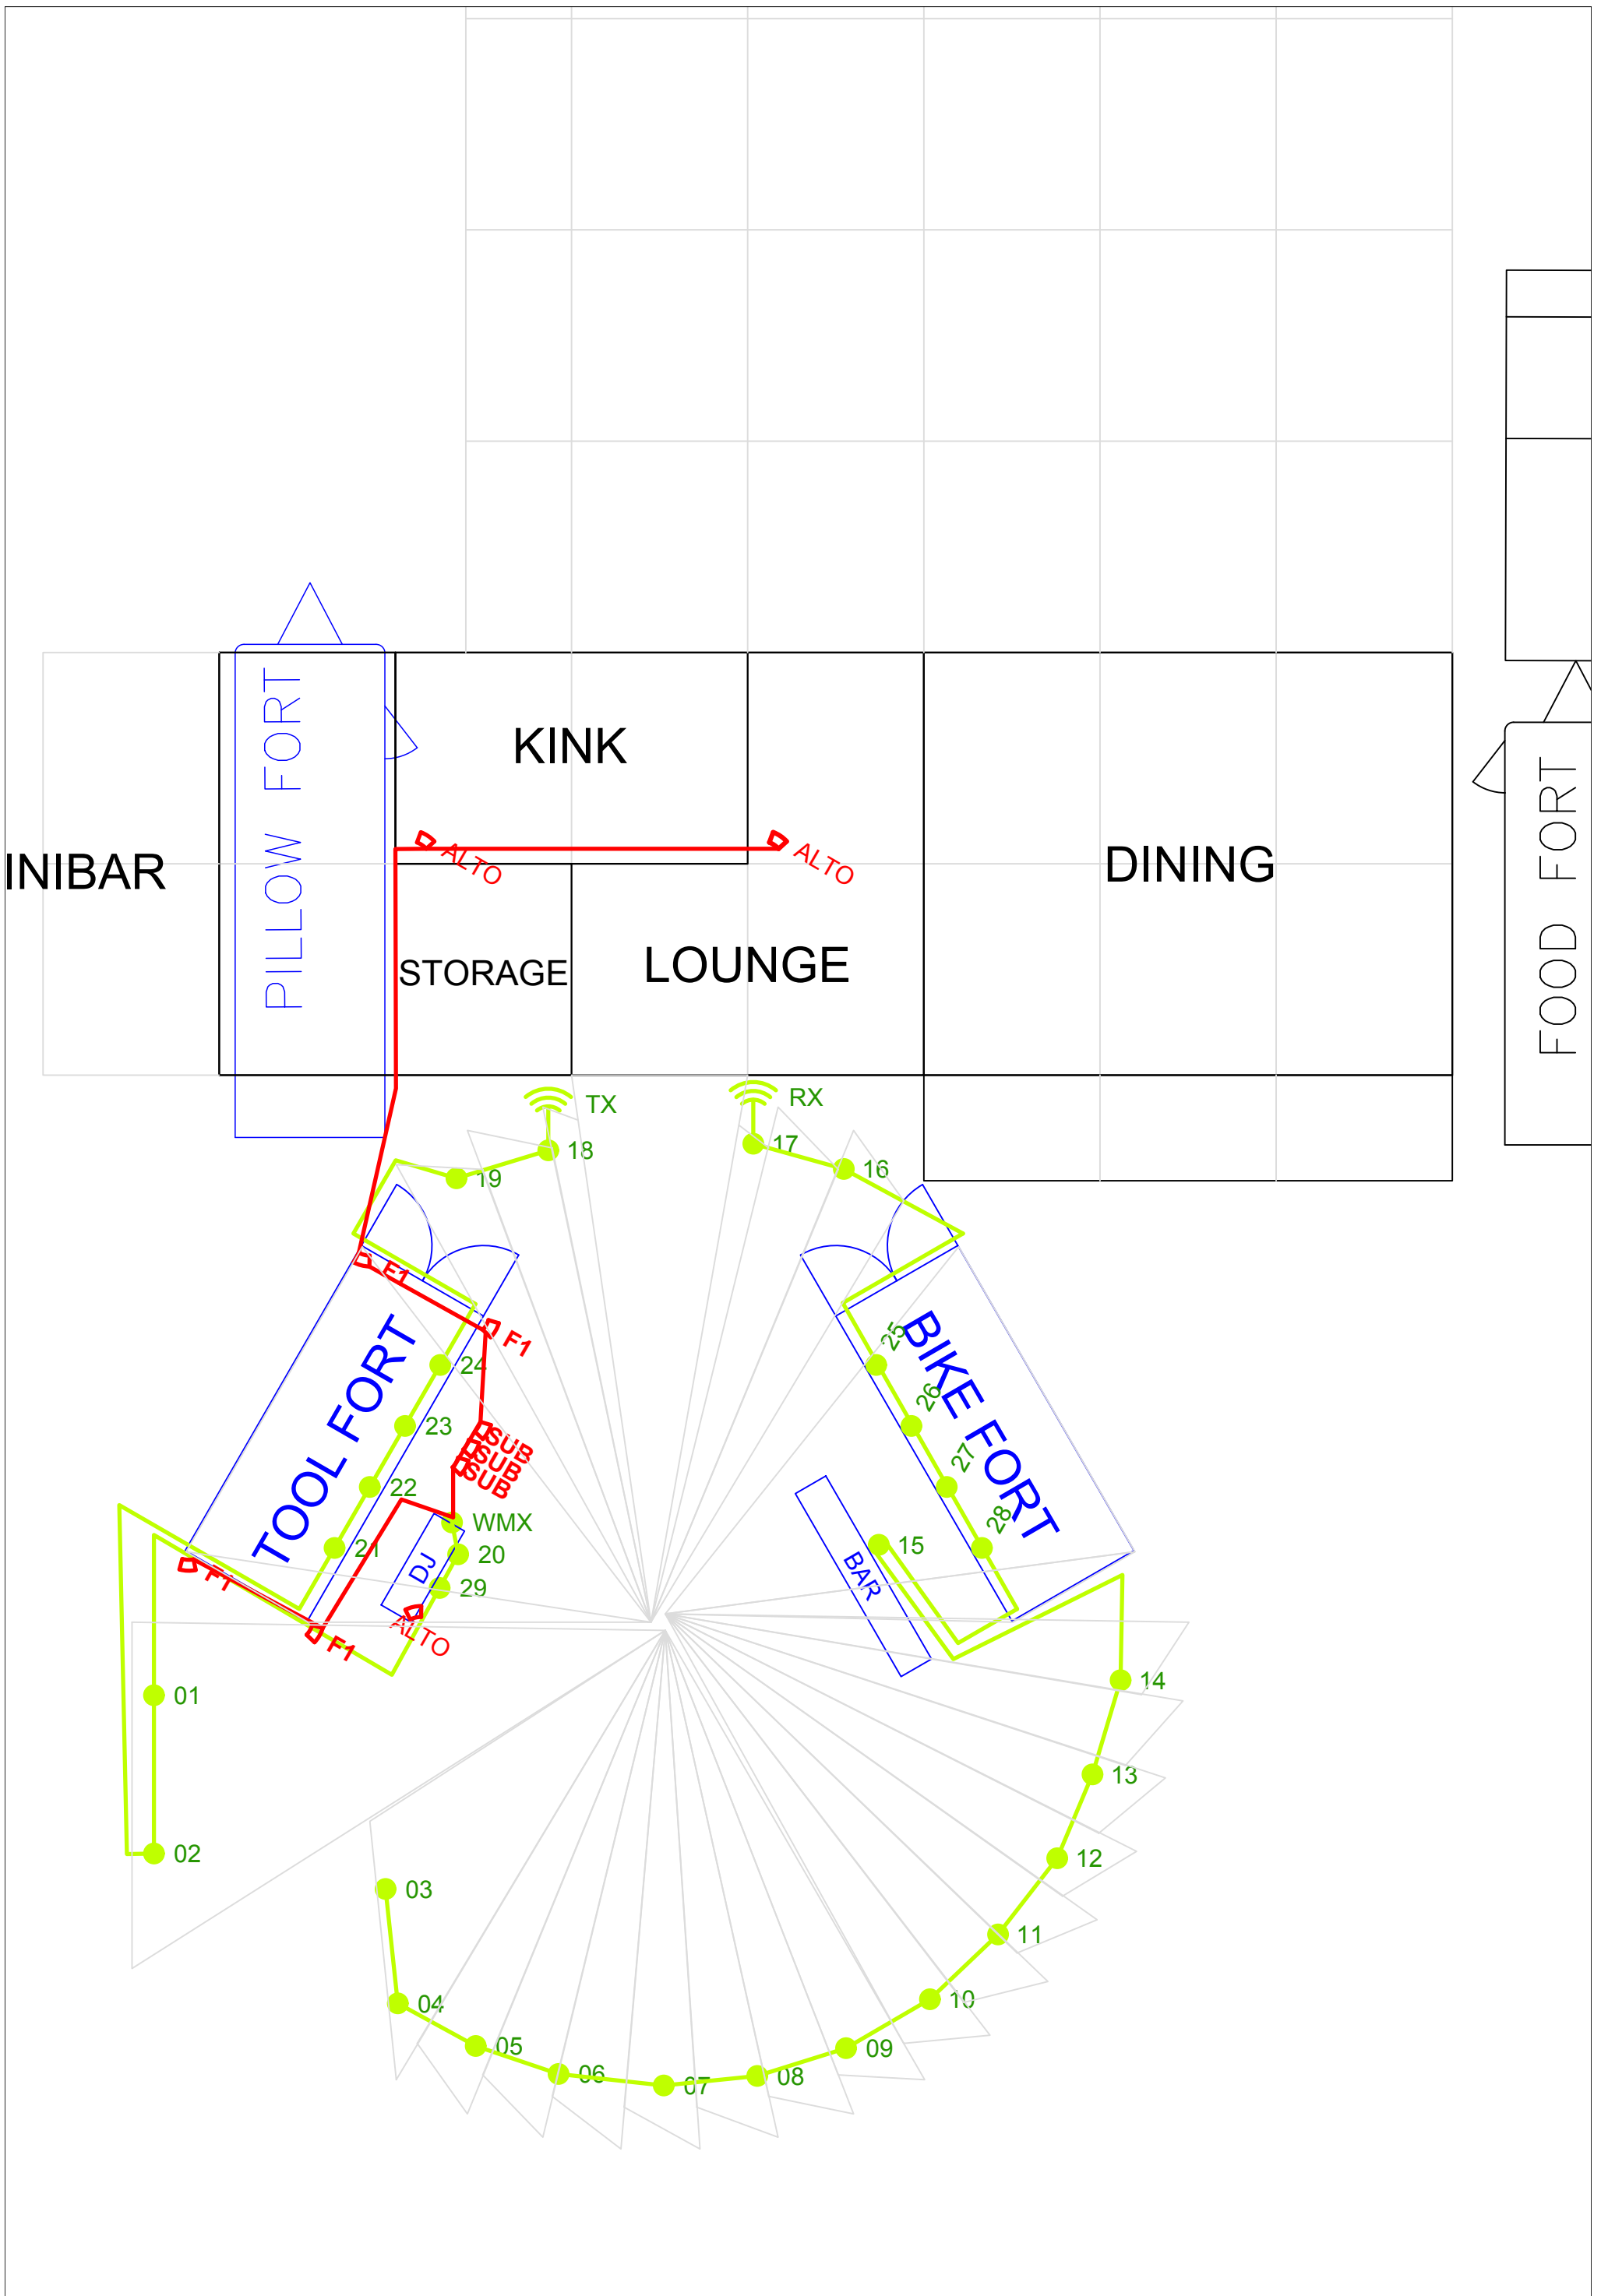

FUTURE TURTLES 2025 CAMP ORIENTATION

DOWN

7:00

FIR

FIR

7:00

DOWN

FIR

FUTURE TURTLES 2025 SURVEY

FUTURE TURTLES 2025 GROUND TARPS

FUTURE TURTLES 2025 EMT

FUTURE TURTLES 2025 SHADE

FUTURE TURTLES 2025 SHIFTPODS

**CANTEEN FILLING STATION
SET UP IN DINING AREA**

**FOOD FORT
BYPASS FRESH TANKS
TURN OFF PUMPS**