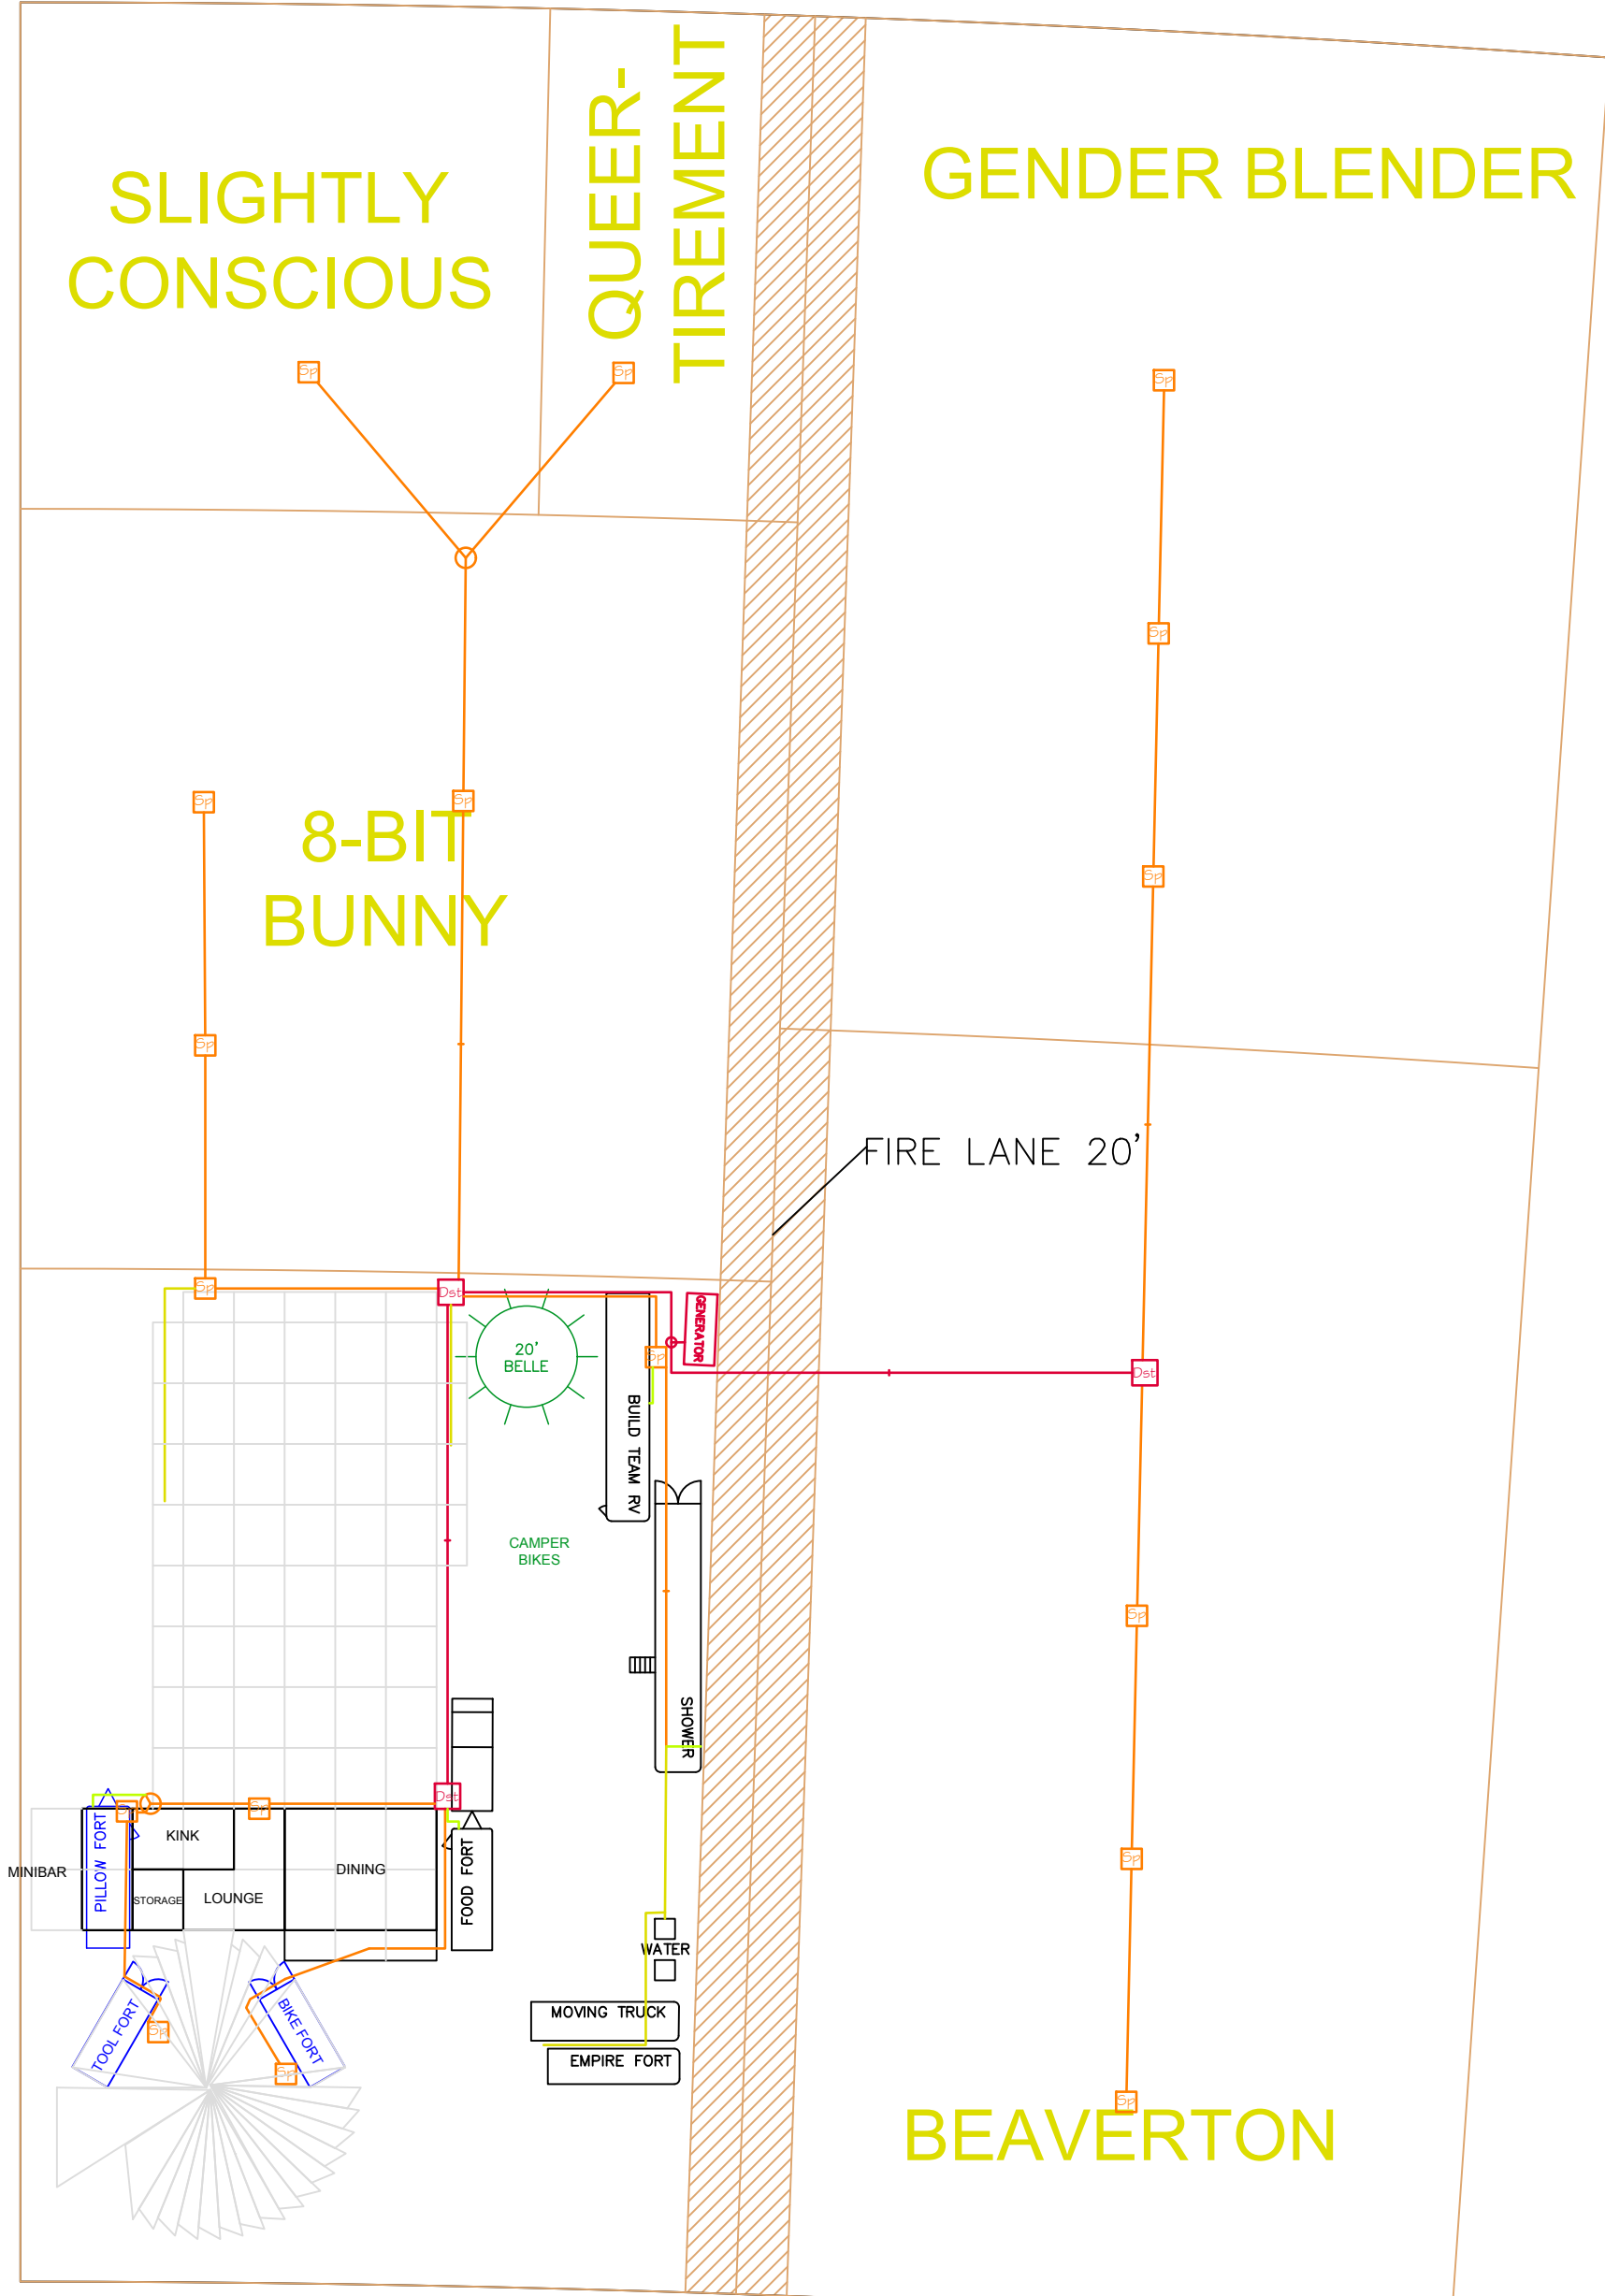

SLIGHTLY
CONSCIOUS

QUEER-
TIREMENT

GENDER BLENDER

8-BIT
BUNNY

FIRE LANE 20'

BEAVERTON

ELLISON

7:00

FUTURE TURTLES 2025 CAMP ORIENTATION

DOWN

7:00

FIR

FIR

7:00

DOWN

FIR