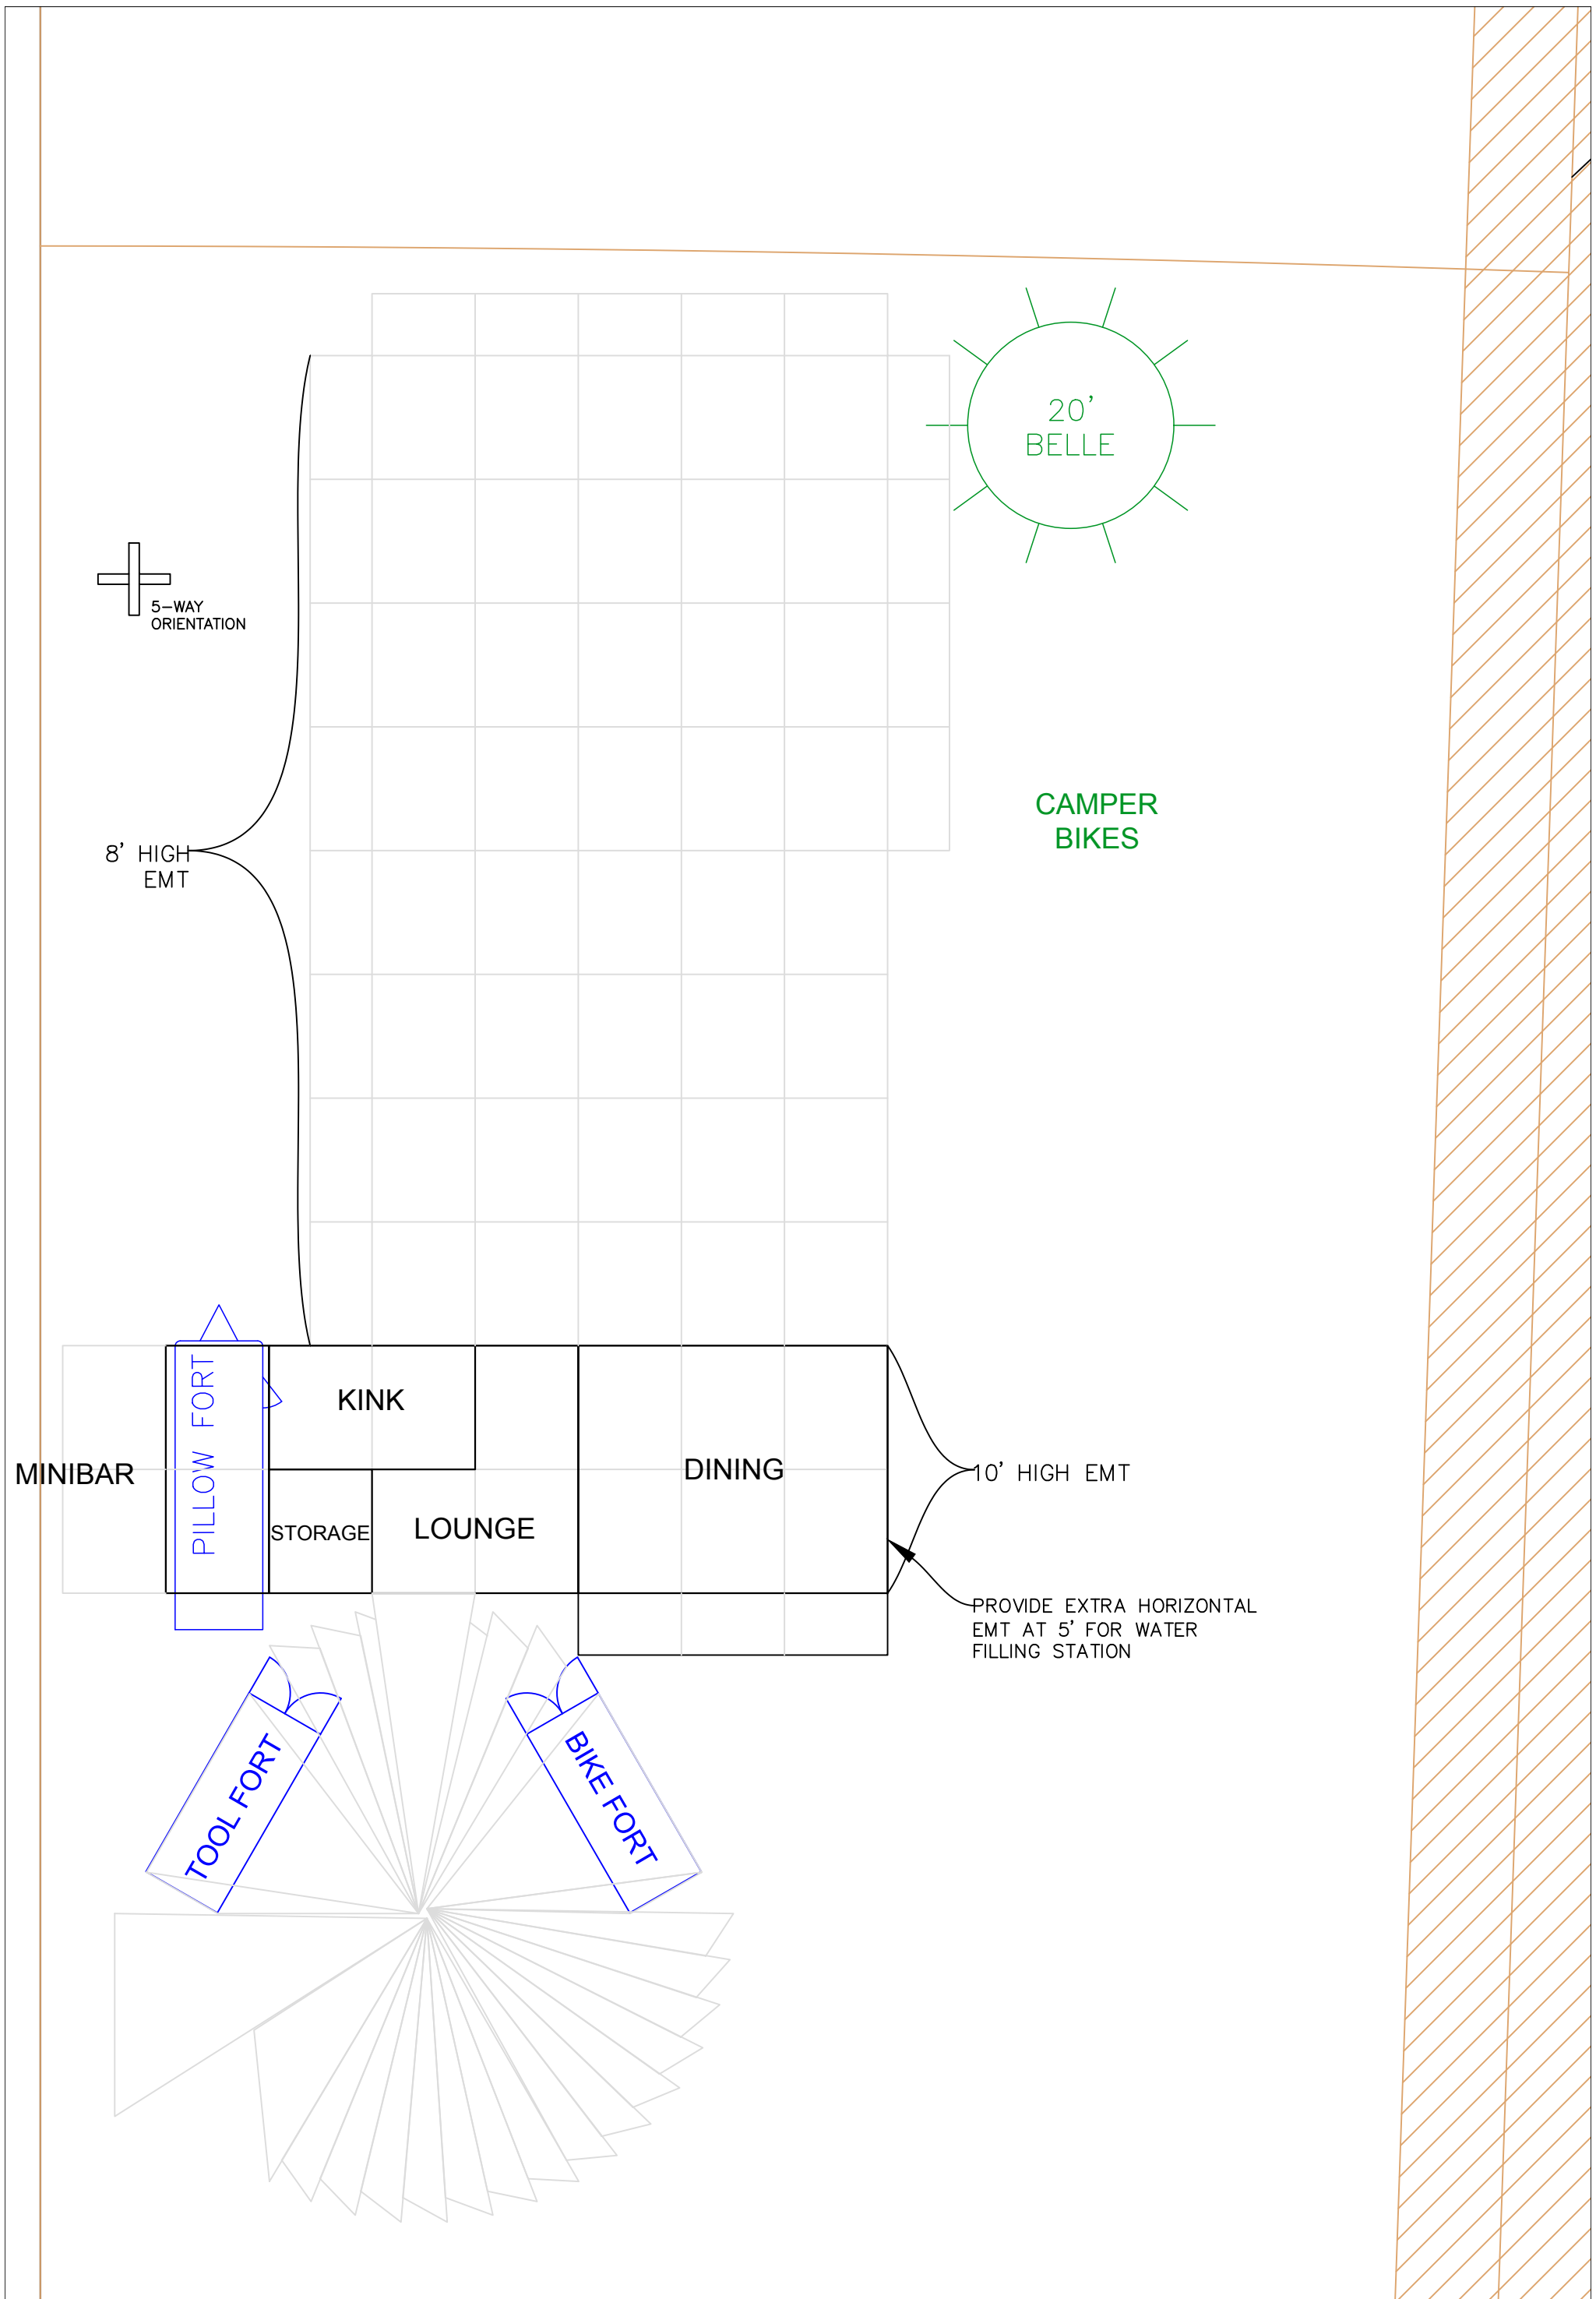

FUTURE TURTLES 2025 SURVEY

FUTURE TURTLES 2025 GROUND TARPS

FUTURE TURTLES 2025 EMT

FUTURE TURTLES 2025 SHADE

FUTURE TURTLES 2025 SHIFTPODS

**CANTEEN FILLING STATION
SET UP IN DINING AREA**

**FOOD FORT
BYPASS FRESH TANKS
TURN OFF PUMPS**