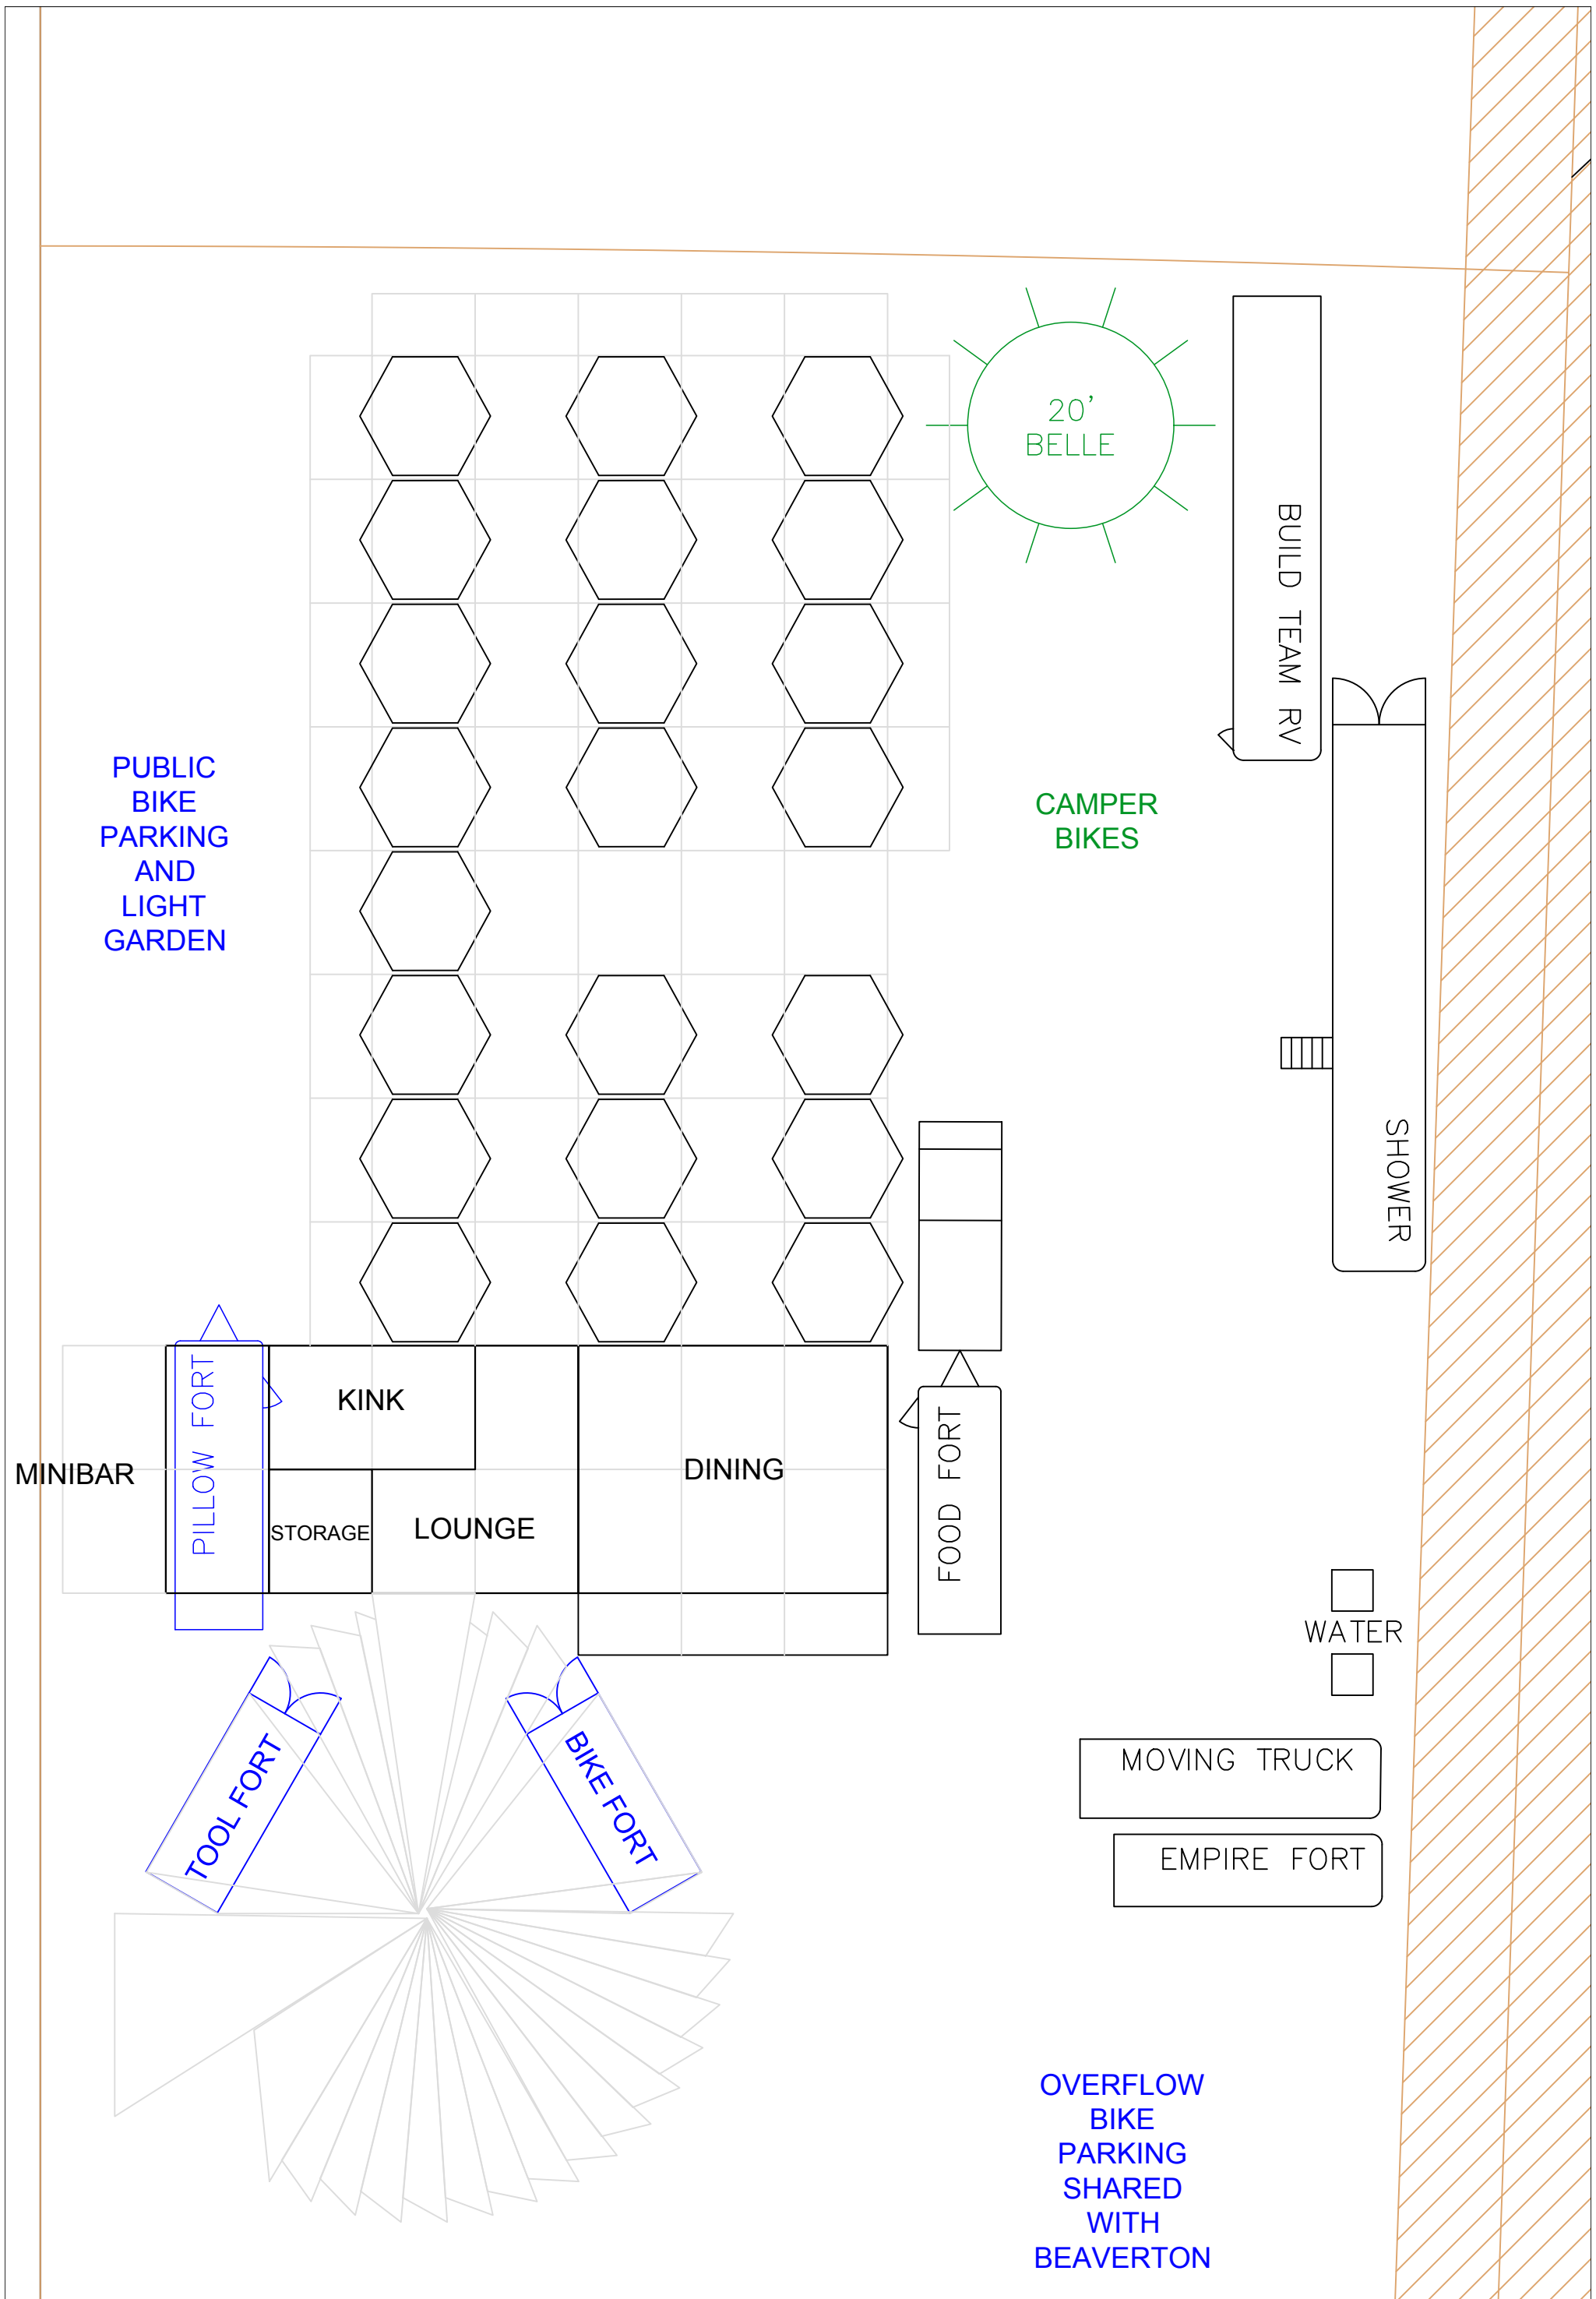

FUTURE TURTLES 2025 SURVEY

FUTURE TURTLES 2025 GROUND TARPS

FUTURE TURTLES 2025 EMT

FUTURE TURTLES 2025 SHADE

FUTURE TURTLES 2025 SHIFTPODS

**CANTEEN FILLING STATION
SET UP IN DINING AREA**

**FOOD FORT
BYPASS FRESH TANKS
TURN OFF PUMPS**