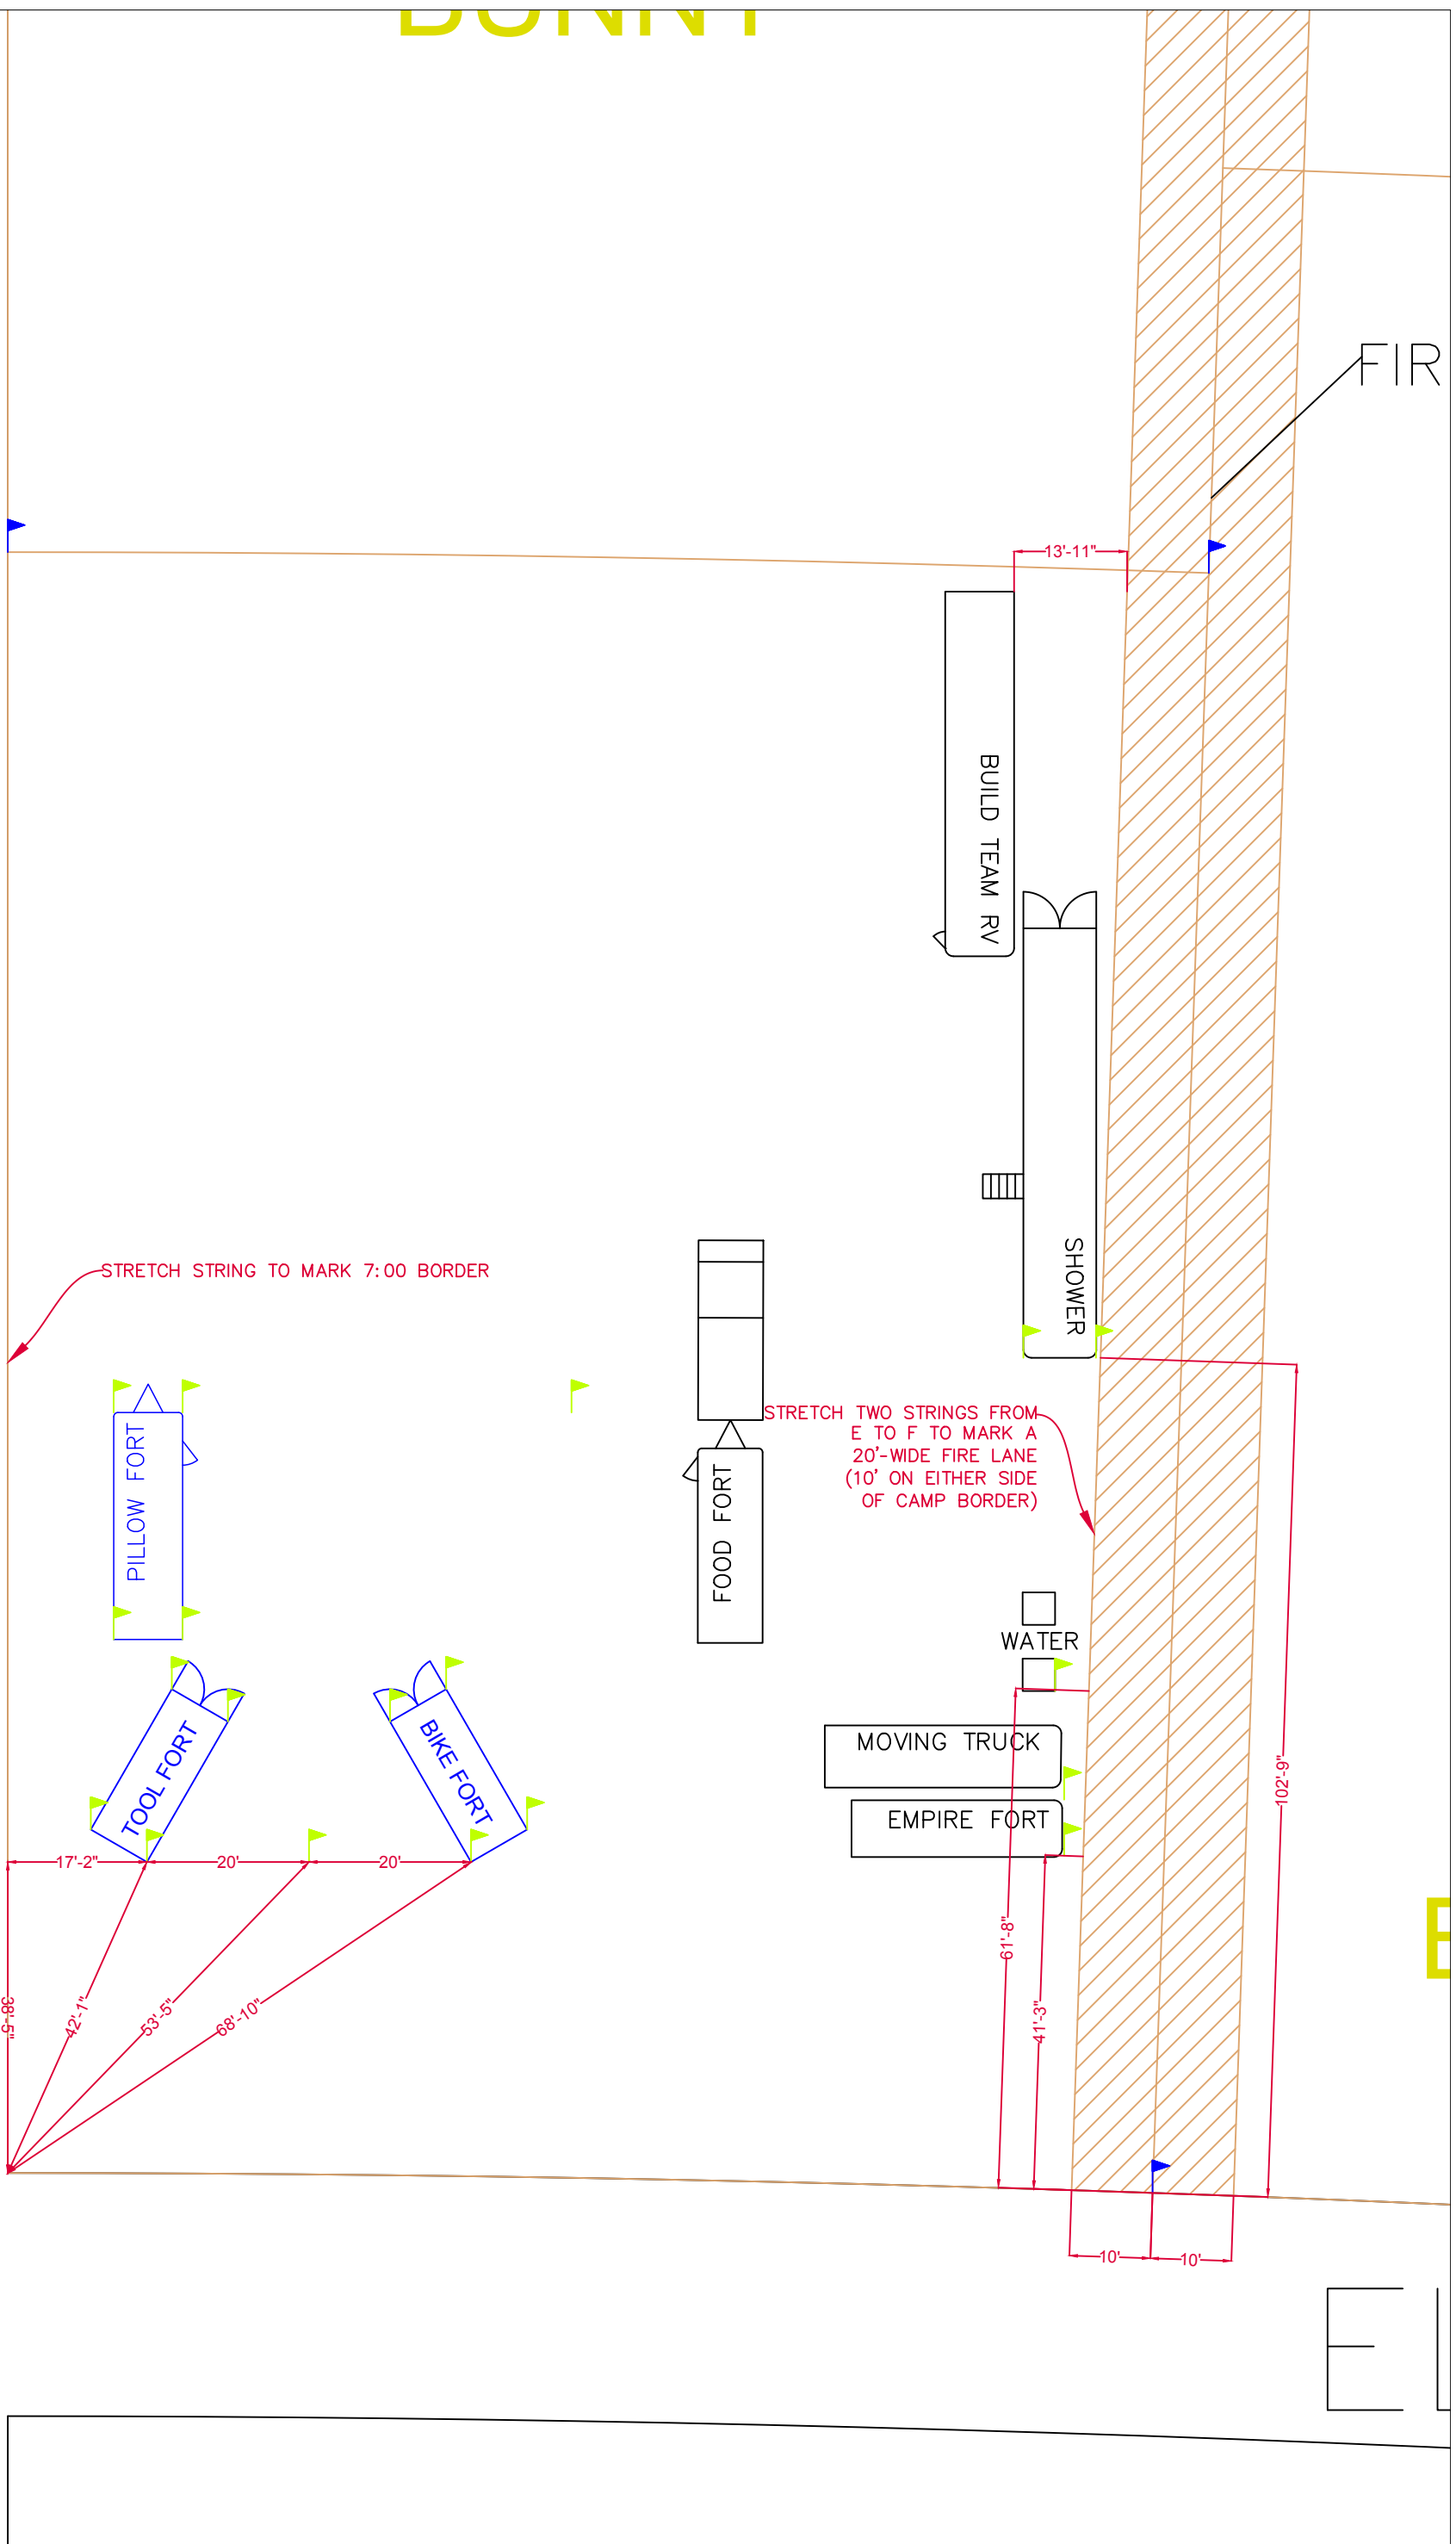

SLIGHTLY
CONSCIOUS

QUEER-
TIREMENT

GENDER BLENDER

8-BIT
BUNNY

FIRE LANE 20'

BEAVERTON

ELLISON

7:00

FUTURE TURTLES 2025 CAMP ORIENTATION

DOWN

7:00

FIR

FIR

7:00

DOWN

FIR