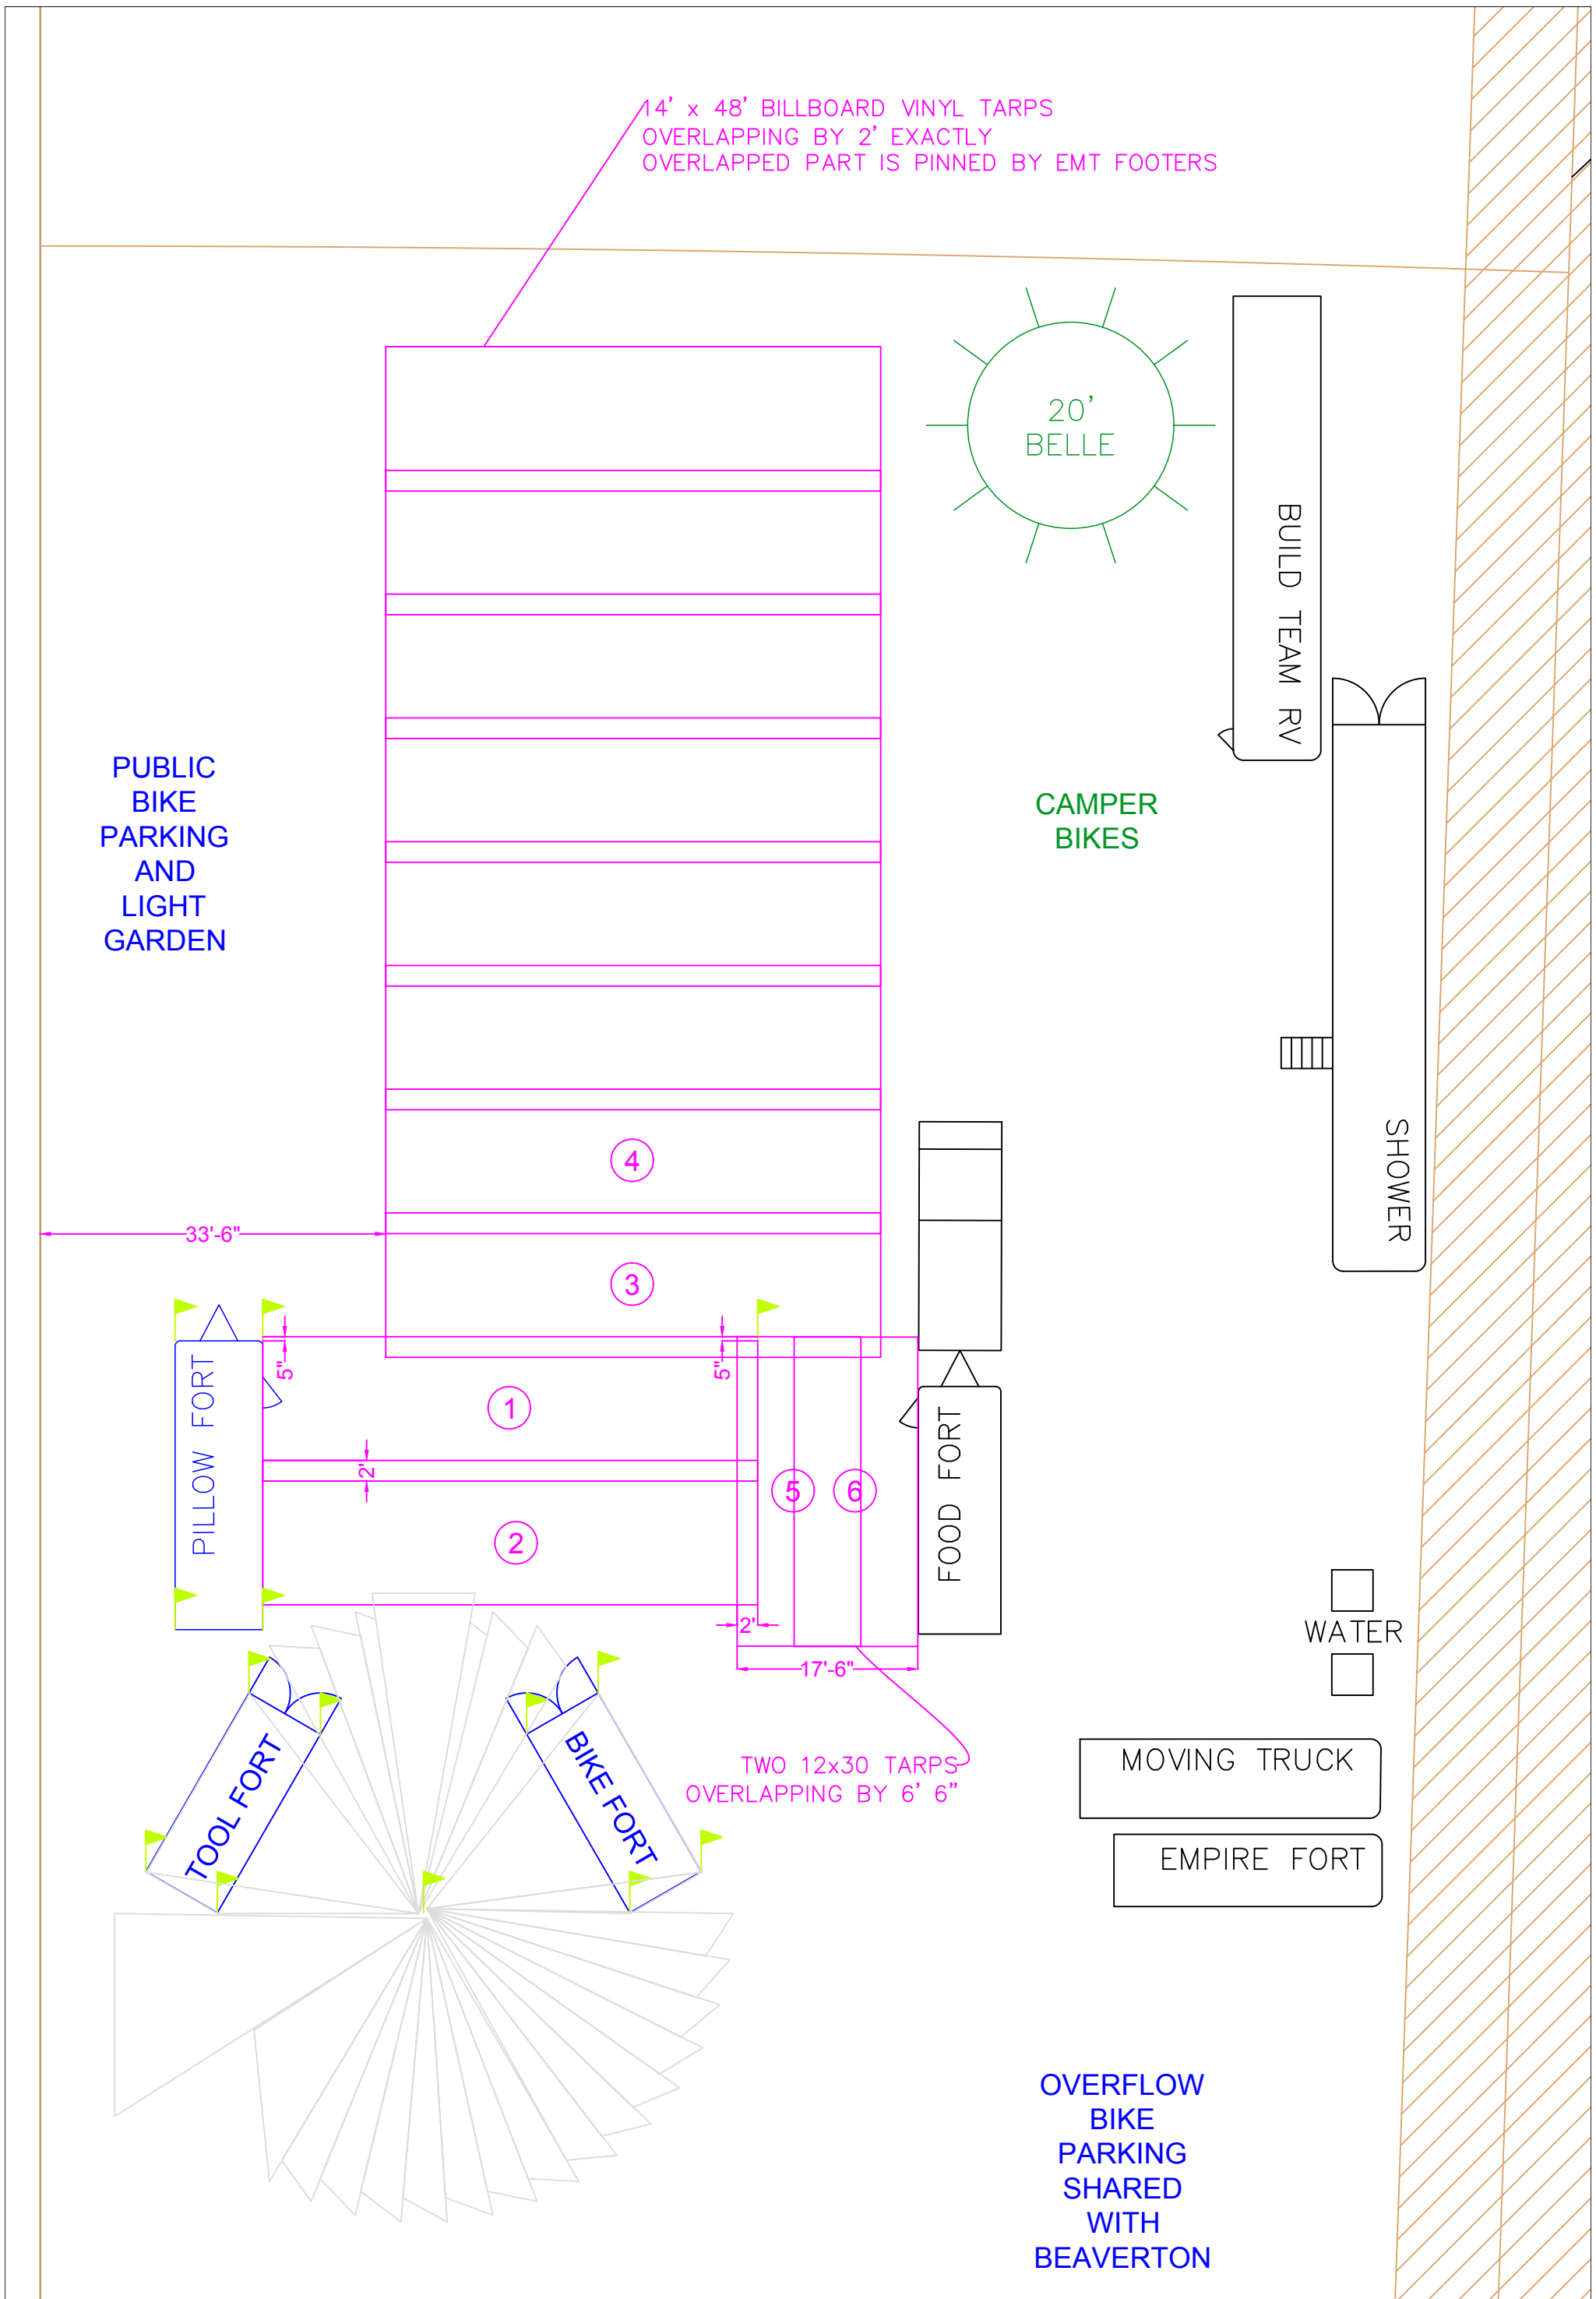

FUTURE TURTLES 2025 SURVEY

FUTURE TURTLES 2025 GROUND TARPS

FUTURE TURTLES 2025 EMT

FUTURE TURTLES 2025 SHADE

FUTURE TURTLES 2025 SHIFTPODS

**CANTEEN FILLING STATION
SET UP IN DINING AREA**

**FOOD FORT
BYPASS FRESH TANKS
TURN OFF PUMPS**