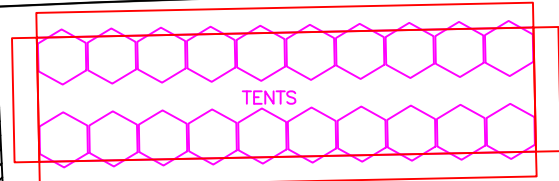

LIE

175' 20' 140'

125'

8-bit Bunny

WATER □□□

GAYFLOWER

Future Turtles

PILLOW FORT

DINING

PORTOS

ANTENNA

EMPIRE TRAILER

TRUCK

BIKE PARKING

172' 172'

125'